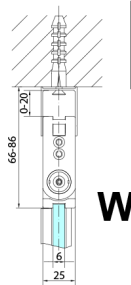

ZOOM Eckige Duschkabine 900x900mm, corner entry

Order code: ZL4915L-02

Size

Width: 900 mm
 Height: 2000 mm
 Depth: 900 mm

Properties

Warranty: 2 years

Technical sheet

Model	A	B	Y
ZL4715	670-690	837	339
ZL4815	770-790	978	378
ZL4915	870-890	1119	438