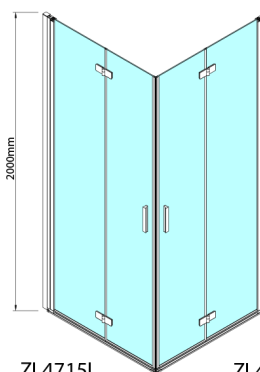

ZOOM Eckige Duschkabine 900x900mm, corner entry

Order code: ZL4915L-02

Size

Width: 900 mm
 Height: 2000 mm
 Depth: 900 mm

Properties

Warranty: 2 years

Technical sheet

Model	A	B	Y
ZL4715	670-690	837	339
ZL4815	770-790	978	378
ZL4915	870-890	1119	438