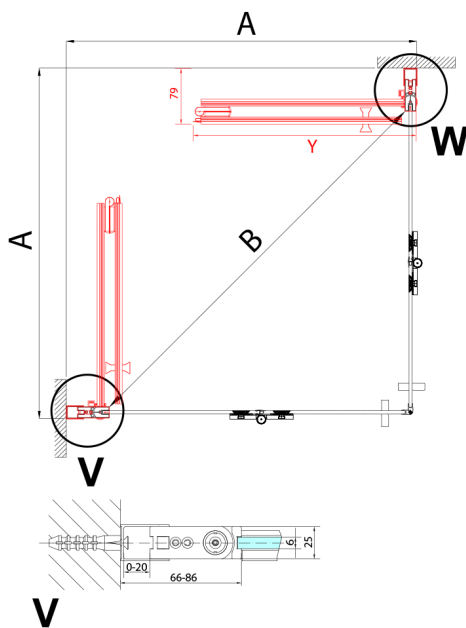

ZOOM Eckige Duschkabine 900x900mm, corner entry

Order code: ZL4915L-02

Size

Width: 900 mm
 Height: 2000 mm
 Depth: 900 mm

Properties

Warranty: 2 years

Technical sheet

Model	A	B	Y
ZL4715	670-690	837	339
ZL4815	770-790	978	378
ZL4915	870-890	1119	438