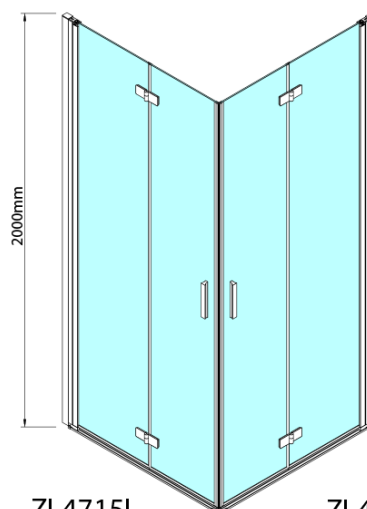

ZOOM Eckige Duschkabine 800x800mm, corner entry

Order code: ZL4815L-02

Basic information

Brand: Polysan
Series: ZOOM

Size

Width: 800 mm
Height: 2000 mm
Depth: 800 mm

Properties

Profile colour: Chrome - polished aluminum
Shape: Square with corner entry
Type of opening: Folding door
Opening width: 978 mm
Glass colour: TRANSPARENT glass
Glass finish: Antidrop
Glass thickness: 6 mm
Properties: Frameless design, Opening outside and inside
Weight / Piece: 62.0 kg
Packaging: 2 Piece
Warranty: 2 years

ZOOM Eckige Duschkabine 800x800mm, corner entry

Technical sheet

Model	A	B	Y
ZL4715	670-690	837	339
ZL4815	770-790	978	378
ZL4915	870-890	1119	438

ZL4715L
ZL4815L
ZL4915L

ZL4715R
ZL4815R
ZL4915R