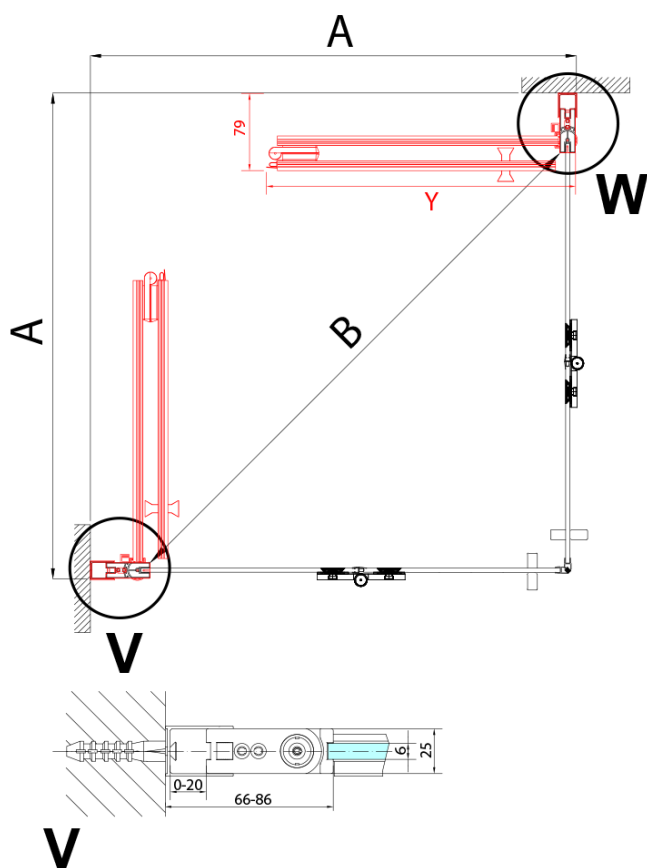

ZOOM Eckige Duschkabine 800x800mm, corner entry

Order code: ZL4815L-02

Basic information

Brand: Polysan
Series: ZOOM

Size

Width: 800 mm
Height: 2000 mm
Depth: 800 mm

Properties

Profile colour: Chrome - polished aluminum
Shape: Square with corner entry
Type of opening: Folding door
Opening width: 978 mm
Glass colour: TRANSPARENT glass
Glass finish: Antidrop
Glass thickness: 6 mm
Properties: Frameless design, Opening outside and inside
Weight / Piece: 62.0 kg
Packaging: 2 Piece
Warranty: 2 years

ZOOM Eckige Duschkabine 800x800mm, corner entry

Technical sheet

Model	A	B	Y
ZL4715	670-690	837	339
ZL4815	770-790	978	378
ZL4915	870-890	1119	438

ZL4715L
ZL4815L
ZL4915L

ZL4715R
ZL4815R
ZL4915R