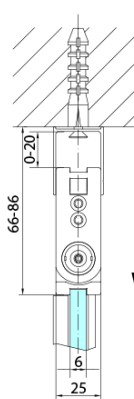

ZOOM Eckige Duschkabine 800x800mm, corner entry

Order code: ZL4815L-02

Basic information

Brand: Polysan
Series: ZOOM

Size

Width: 800 mm
Height: 2000 mm
Depth: 800 mm

Properties

Profile colour: Chrome - polished aluminum
Shape: Square with corner entry
Type of opening: Folding door
Opening width: 978 mm
Glass colour: TRANSPARENT glass
Glass finish: Antidrop
Glass thickness: 6 mm
Properties: Frameless design, Opening outside and inside
Weight / Piece: 62.0 kg
Packaging: 2 Piece
Warranty: 2 years

ZOOM Eckige Duschkabine 800x800mm, corner entry

Technical sheet

Model	A	B	Y
ZL4715	670-690	837	339
ZL4815	770-790	978	378
ZL4915	870-890	1119	438

ZL4715L
ZL4815L
ZL4915L

ZL4715R
ZL4815R
ZL4915R