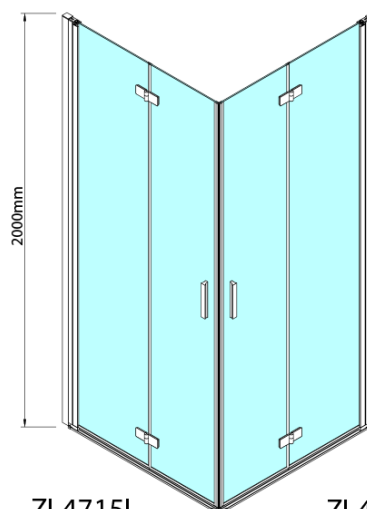

### Size

**Width:** 700 mm  
**Height:** 2000 mm  
**Depth:** 700 mm

### Properties

**Profile colour:** Chrome - polished aluminum  
**Shape:** Square with corner entry  
**Type of opening:** Folding door  
**Opening width:** 837 mm  
**Glass colour:** TRANSPARENT glass  
**Glass finish:** Antidrop  
**Glass thickness:** 6 mm  
**Properties:** Frameless design, Opening outside and inside  
**Weight / Piece:** 62.0 kg  
**Packaging:** 2 Piece  
**Warranty:** 2 years

Technical sheet

Model	A	B	Y
ZL4715	670-690	837	339
ZL4815	770-790	978	378
ZL4915	870-890	1119	438

ZL4715L  
ZL4815L  
ZL4915L

ZL4715R  
ZL4815R  
ZL4915R