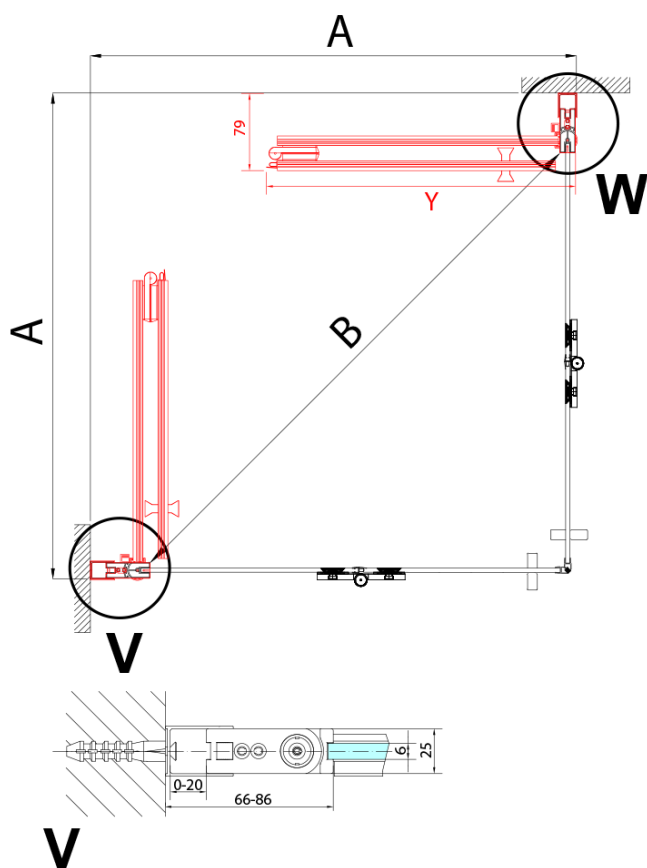

### Size

**Width:** 700 mm  
**Height:** 2000 mm  
**Depth:** 700 mm

### Properties

**Profile colour:** Chrome - polished aluminum  
**Shape:** Square with corner entry  
**Type of opening:** Folding door  
**Opening width:** 837 mm  
**Glass colour:** TRANSPARENT glass  
**Glass finish:** Antidrop  
**Glass thickness:** 6 mm  
**Properties:** Frameless design, Opening outside and inside  
**Weight / Piece:** 62.0 kg  
**Packaging:** 2 Piece  
**Warranty:** 2 years

Technical sheet

Model	A	B	Y
ZL4715	670-690	837	339
ZL4815	770-790	978	378
ZL4915	870-890	1119	438

ZL4715L  
ZL4815L  
ZL4915L

ZL4715R  
ZL4815R  
ZL4915R