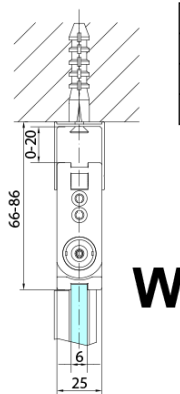

### Size

**Width:** 700 mm  
**Height:** 2000 mm  
**Depth:** 700 mm

### Properties

**Profile colour:** Chrome - polished aluminum  
**Shape:** Square with corner entry  
**Type of opening:** Folding door  
**Opening width:** 837 mm  
**Glass colour:** TRANSPARENT glass  
**Glass finish:** Antidrop  
**Glass thickness:** 6 mm  
**Properties:** Frameless design, Opening outside and inside  
**Weight / Piece:** 62.0 kg  
**Packaging:** 2 Piece  
**Warranty:** 2 years

Technical sheet

Model	A	B	Y
ZL4715	670-690	837	339
ZL4815	770-790	978	378
ZL4915	870-890	1119	438

ZL4715L  
ZL4815L  
ZL4915L

ZL4715R  
ZL4815R  
ZL4915R