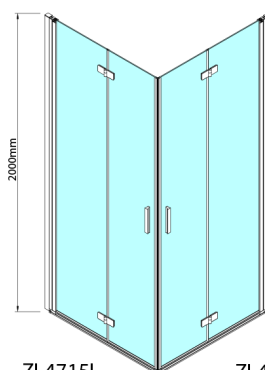

ZOOM square screen 700x700mm, corner entry

Order code: ZL4715L-02

Size

Width: 700 mm
 Height: 2000 mm
 Depth: 700 mm

Properties

Warranty: 2 years

Technical sheet

Model	A	B	Y
ZL4715	670-690	837	339
ZL4815	770-790	978	378
ZL4915	870-890	1119	438