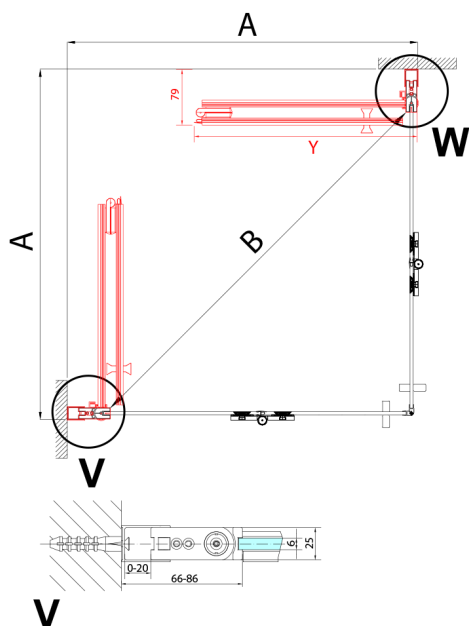

ZOOM square screen 700x700mm, corner entry

Order code: ZL4715L-02

Size

Width: 700 mm
 Height: 2000 mm
 Depth: 700 mm

Properties

Warranty: 2 years

Technical sheet

Model	A	B	Y
ZL4715	670-690	837	339
ZL4815	770-790	978	378
ZL4915	870-890	1119	438