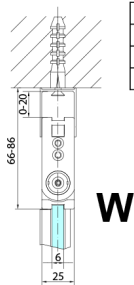

ZOOM square screen 700x700mm, corner entry

Order code: ZL4715L-02

Size

Width: 700 mm
 Height: 2000 mm
 Depth: 700 mm

Properties

Warranty: 2 years

Technical sheet

Model	A	B	Y
ZL4715	670-690	837	339
ZL4815	770-790	978	378
ZL4915	870-890	1119	438