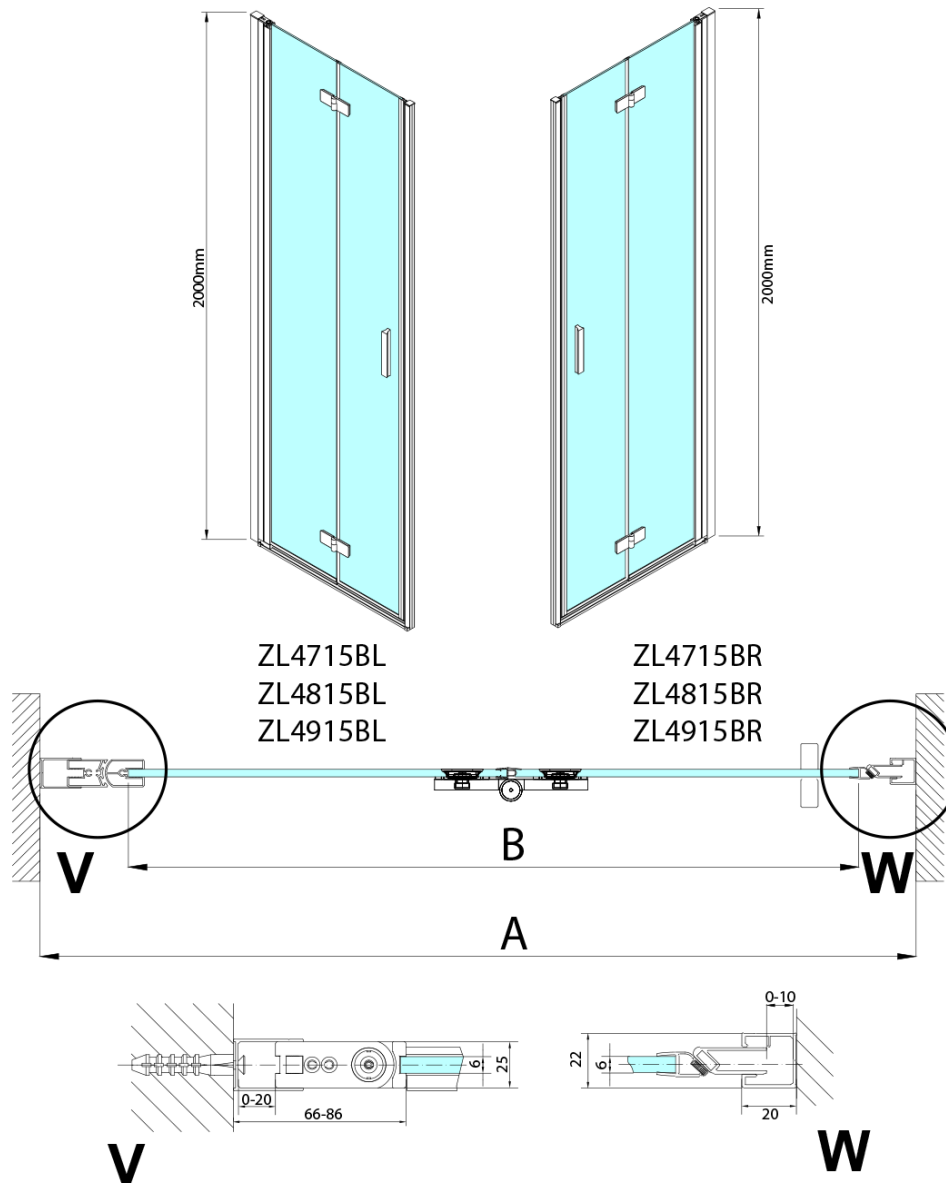

ZOOM BLACK Alcove Shower Door 900 mm, clear glass, left

Order code: ZL4915BL-01

Basic information

Brand: Polysan
Series: ZOOM BLACK

Size

Width: 900 mm
Height: 2000 mm

Properties

Profile colour: Black matt
Shape: Alcove door
Type of opening: Folding door
Opening direction: Left
Opening width: 897 mm
Glass colour: TRANSPARENT glass
Glass finish: Antidrop
Glass thickness: 6 mm
Installation width from: 885 mm
Installation width up to: 915 mm
Properties: Frameless design, Opening outside and inside
Weight / Piece: 31.5 kg
Packaging: 2 Piece
Warranty: 3 years

ZOOM BLACK Alcove Shower Door 900 mm, clear glass, left

Technical sheet

ZL4715BL
ZL4815BL
ZL4915BL

ZL4715BR
ZL4815BR
ZL4915BR

Model	A	B
ZL4715B	685-715	697
ZL4815B	785-815	797
ZL4915B	885-915	897