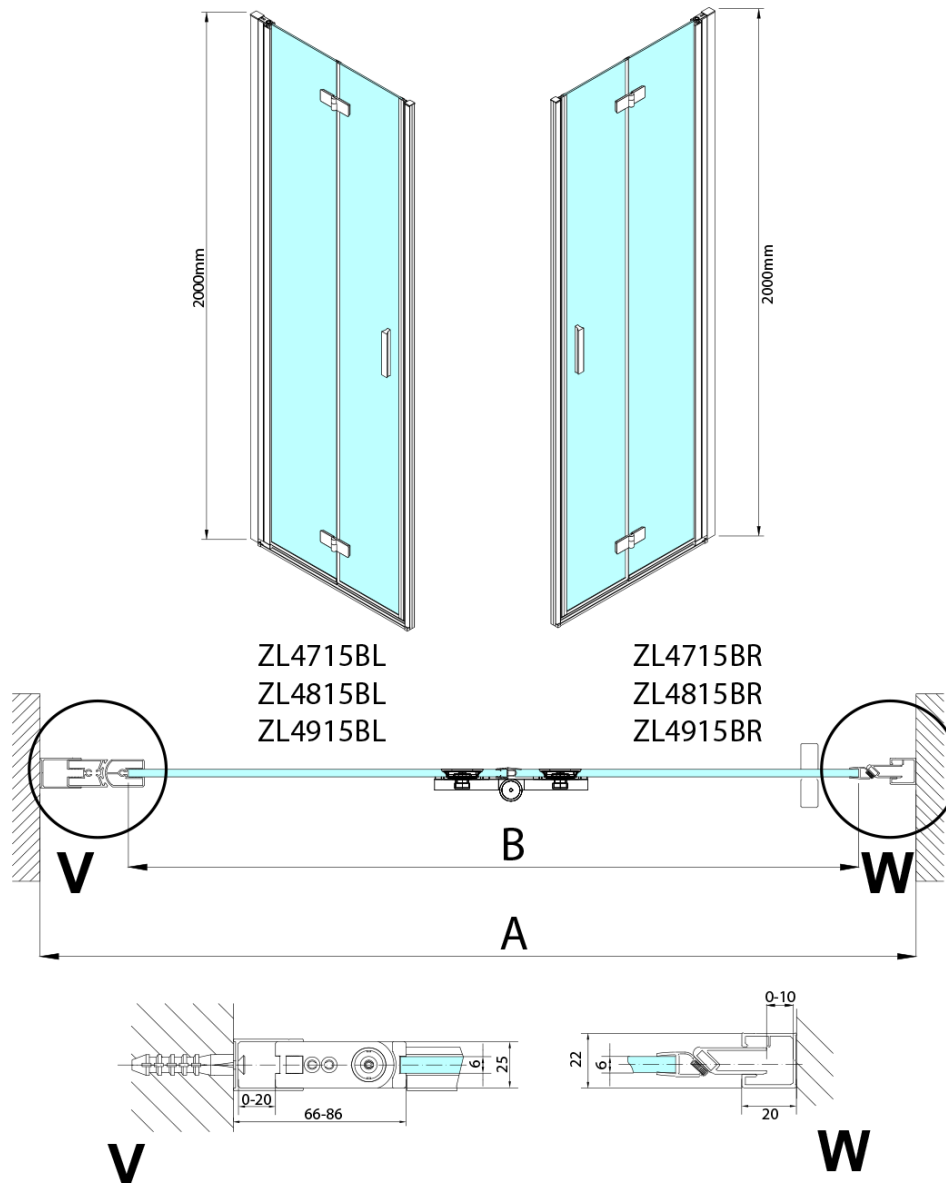

### Size

**Width:** 900 mm  
**Height:** 2000 mm

### Properties

**Profile colour:** Black matt  
**Shape:** Alcove door  
**Type of opening:** Folding door  
**Opening direction:** Left  
**Opening width:** 897 mm  
**Glass colour:** TRANSPARENT glass  
**Glass finish:** Antidrop  
**Glass thickness:** 6 mm  
**Installation width from:** 885 mm  
**Installation width up to:** 915 mm  
**Properties:** Frameless design, Opening outside and inside  
**Weight / Piece:** 31.5 kg  
**Packaging:** 2 Piece  
**Warranty:** 3 years

ZOOM BLACK Alcove Shower Door 900 mm, clear glass, left

Technical sheet

Model	A	B
ZL4715B	685-715	697
ZL4815B	785-815	797
ZL4915B	885-915	897