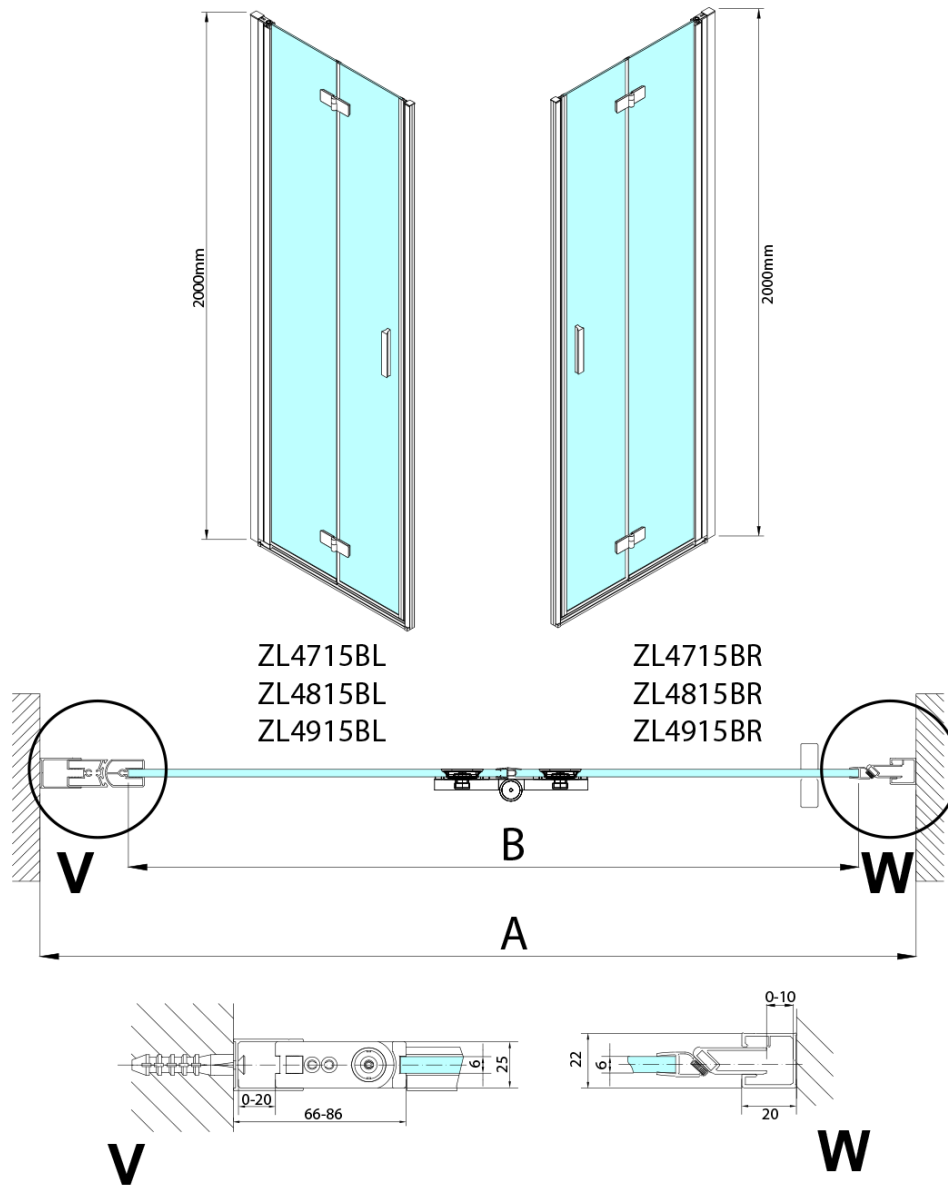

## ZOOM BLACK Alcove Shower Door 900 mm, clear glass, left

**Order code:** ZL4915BL-01

### Size

**Width:** 900 mm  
**Height:** 2000 mm

### Properties

**Profile colour:** Black matt  
**Shape:** Alcove door  
**Type of opening:** Folding door  
**Opening direction:** Left  
**Opening width:** 897 mm  
**Glass colour:** TRANSPARENT glass  
**Glass finish:** Antidrop  
**Glass thickness:** 6 mm  
**Installation width from:** 885 mm  
**Installation width up to:** 915 mm  
**Properties:** Frameless design, Opening outside and inside  
**Weight / Piece:** 31.5 kg  
**Packaging:** 2 Piece  
**Warranty:** 3 years

ZOOM BLACK Alcove Shower Door 900 mm, clear glass, left

Technical sheet

Model	A	B
ZL4715B	685-715	697
ZL4815B	785-815	797
ZL4915B	885-915	897