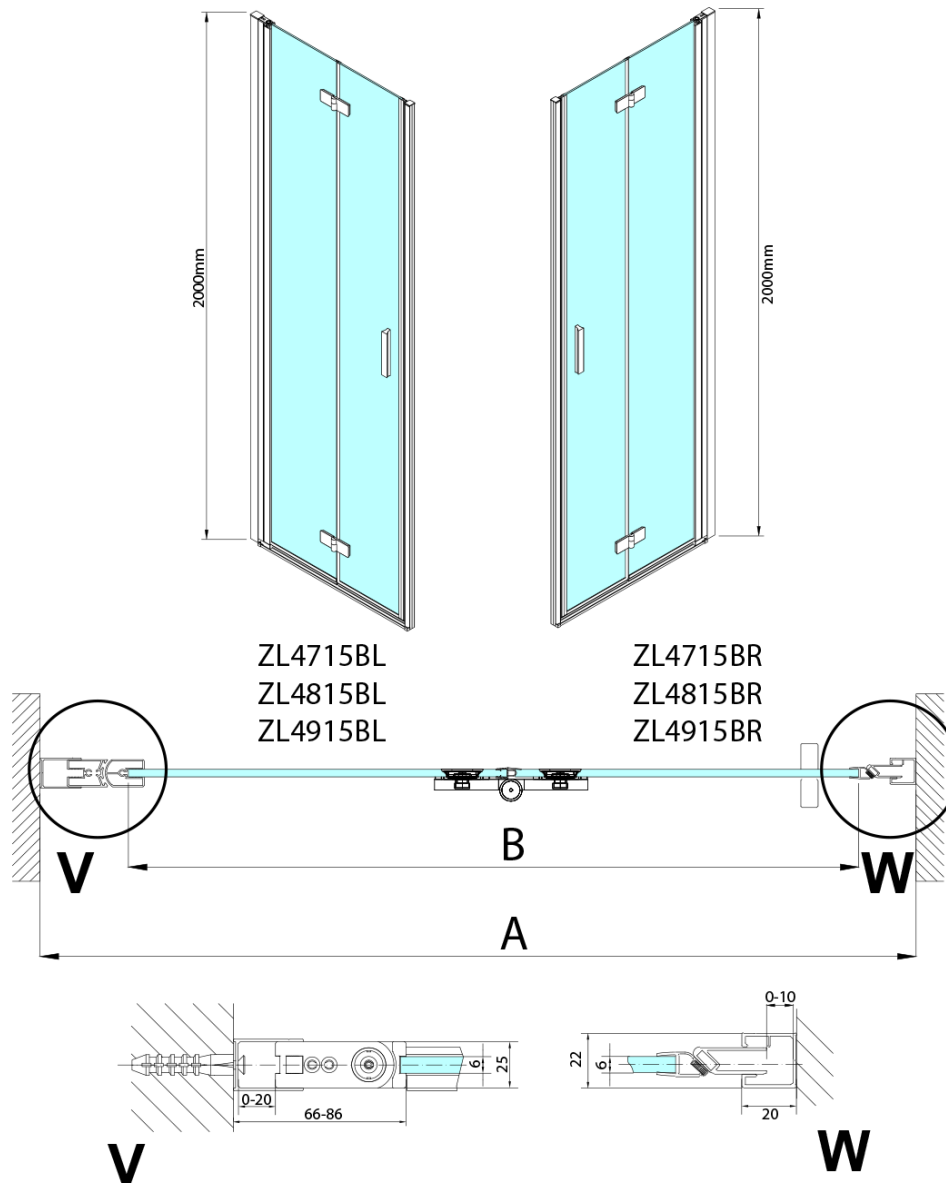

ZOOM BLACK Alcove Shower Door 800 mm, clear glass, left

Order code: ZL4815BL-01

Basic information

Brand: Polysan
Series: ZOOM BLACK

Size

Width: 800 mm
Height: 2000 mm

Properties

Profile colour: Black matt
Shape: Alcove door
Type of opening: Folding door
Opening direction: Left
Opening width: 797 mm
Glass colour: TRANSPARENT glass
Glass finish: Antidrop
Glass thickness: 6 mm
Installation width from: 785 mm
Installation width up to: 815 mm
Properties: Frameless design, Opening outside and inside
Weight / Piece: 31.5 kg
Packaging: 2 Piece
Warranty: 3 years

ZOOM BLACK Alcove Shower Door 800 mm, clear glass, left

Technical sheet

ZL4715BL
ZL4815BL
ZL4915BL

ZL4715BR
ZL4815BR
ZL4915BR

Model	A	B
ZL4715B	685-715	697
ZL4815B	785-815	797
ZL4915B	885-915	897