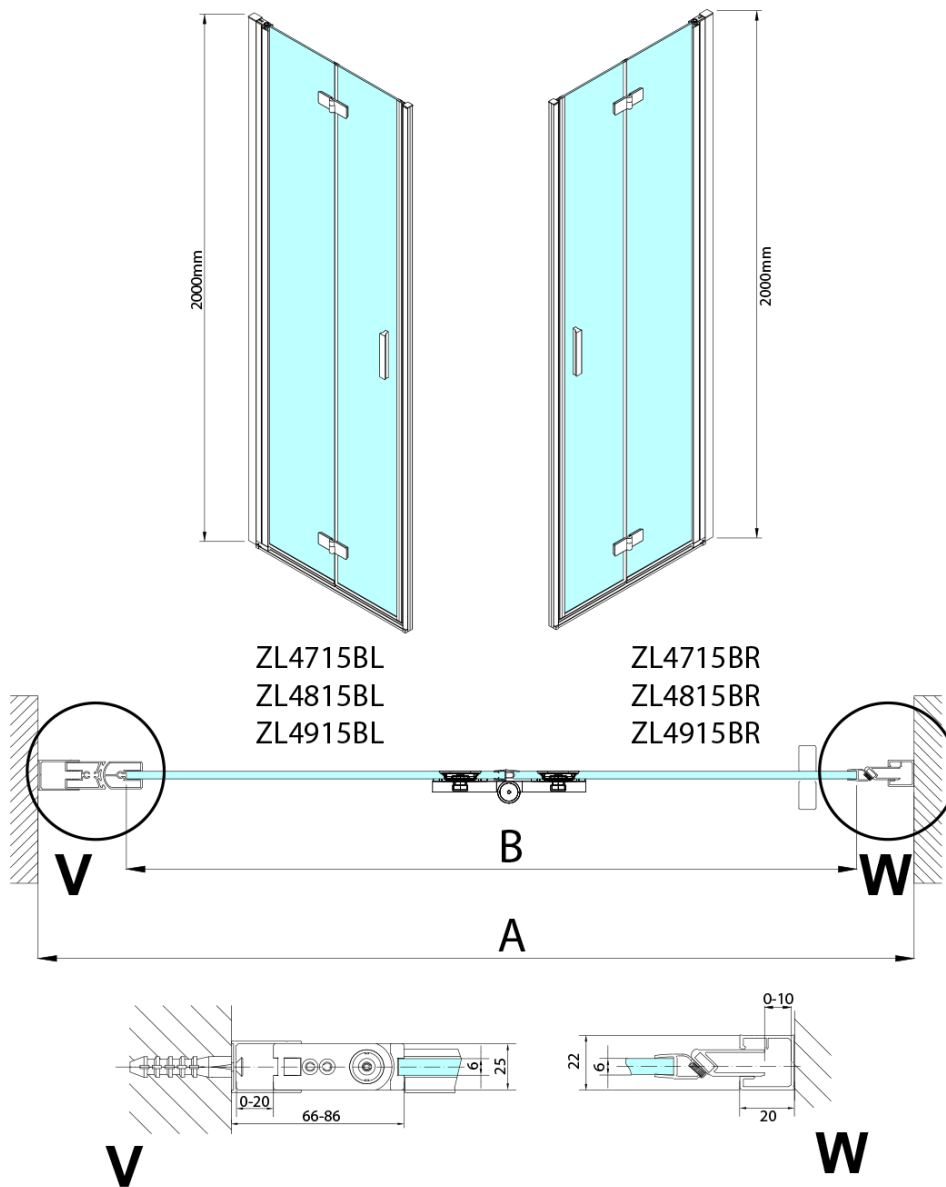

## ZOOM BLACK Alcove Shower Door 800 mm, clear glass, left

**Order code:** ZL4815BL-01

### Size

**Width:** 800 mm  
**Height:** 2000 mm

### Properties

**Profile colour:** Black matt  
**Shape:** Alcove door  
**Type of opening:** Folding door  
**Opening direction:** Left  
**Opening width:** 797 mm  
**Glass colour:** TRANSPARENT glass  
**Glass finish:** Antidrop  
**Glass thickness:** 6 mm  
**Installation width from:** 785 mm  
**Installation width up to:** 815 mm  
**Properties:** Frameless design, Opening outside and inside  
**Weight / Piece:** 31.5 kg  
**Packaging:** 2 Piece  
**Warranty:** 3 years

Technical sheet

ZL4715BL  
ZL4815BL  
ZL4915BL

ZL4715BR  
ZL4815BR  
ZL4915BR

Model	A	B
ZL4715B	685-715	697
ZL4815B	785-815	797
ZL4915B	885-915	897