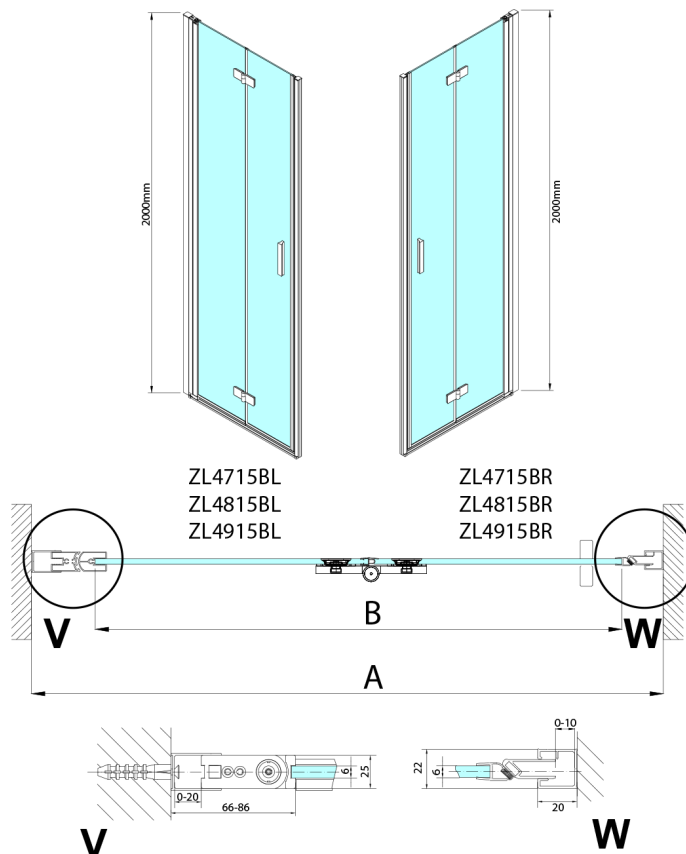

## ZOOM BLACK Alcove Shower Door 800 mm, clear glass, left

Order code: ZL4815BL-01

### Size

Width: 800 mm  
Height: 2000 mm

## Technical sheet

Model	A	B
ZL4715B	685-715	697
ZL4815B	785-815	797
ZL4915B	885-915	897