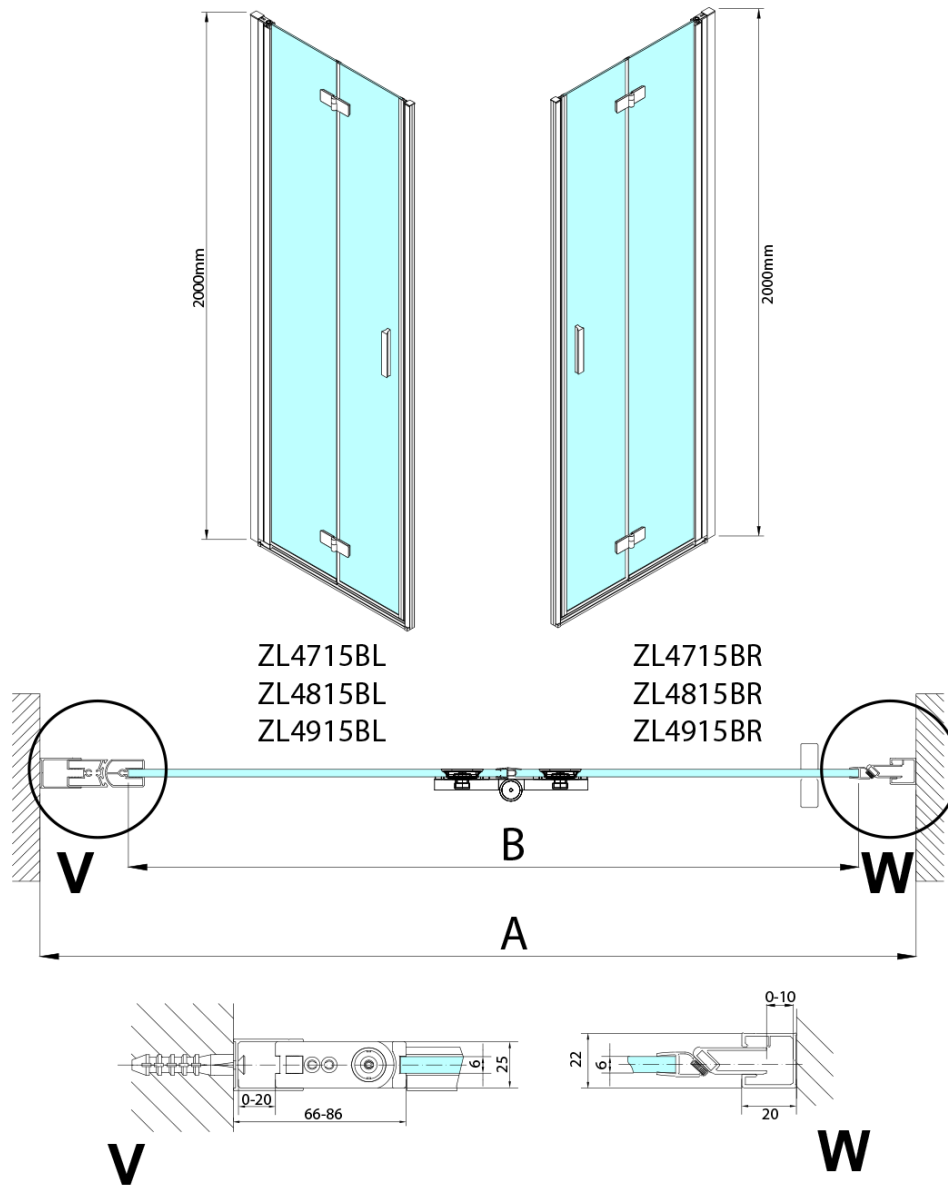

ZOOM BLACK Alcove Shower Door 700 mm, clear glass, left

Order code: ZL4715BL-01

Basic information

Brand: Polysan
Series: ZOOM BLACK

Size

Width: 700 mm
Height: 2000 mm

Properties

Profile colour: Black matt
Shape: Alcove door
Type of opening: Folding door
Opening direction: Left
Opening width: 697 mm
Glass colour: TRANSPARENT glass
Glass finish: Antidrop
Glass thickness: 6 mm
Installation width from: 685 mm
Installation width up to: 715 mm
Properties: Frameless design, Opening outside and inside
Weight / Piece: 31.5 kg
Packaging: 2 Piece
Warranty: 3 years

ZOOM BLACK Alcove Shower Door 700 mm, clear glass, left

Technical sheet

Model	A	B
ZL4715B	685-715	697
ZL4815B	785-815	797
ZL4915B	885-915	897