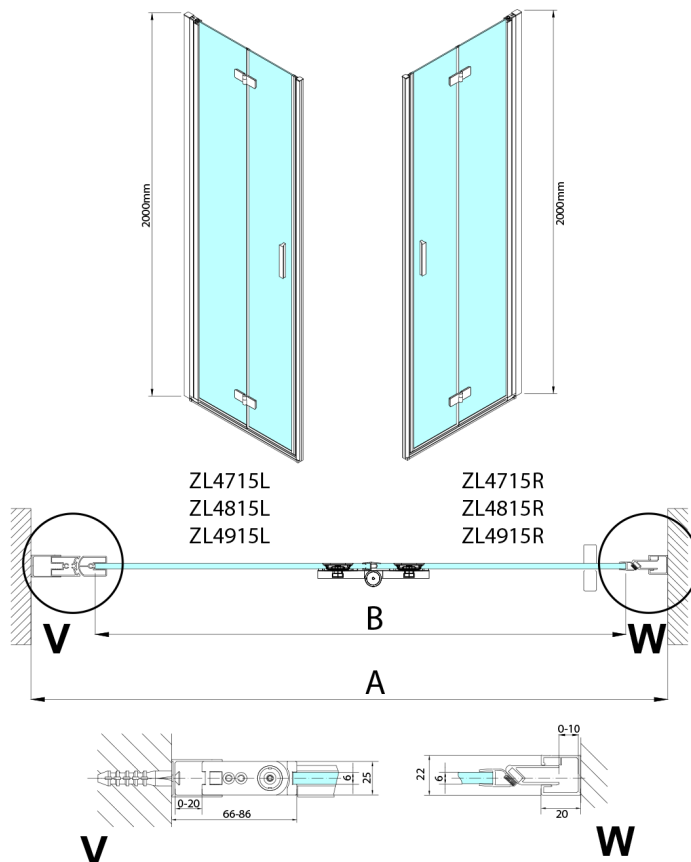

ZOOM Alcove Shower Door 900 mm, clear glass, left

Order code: ZL4915L-01

Size

Width: 900 mm
Height: 2000 mm

Properties

Warranty: 3 years

Technical sheet

Model	A	B
ZL4715	685-715	697
ZL4815	785-815	797
ZL4915	885-915	897