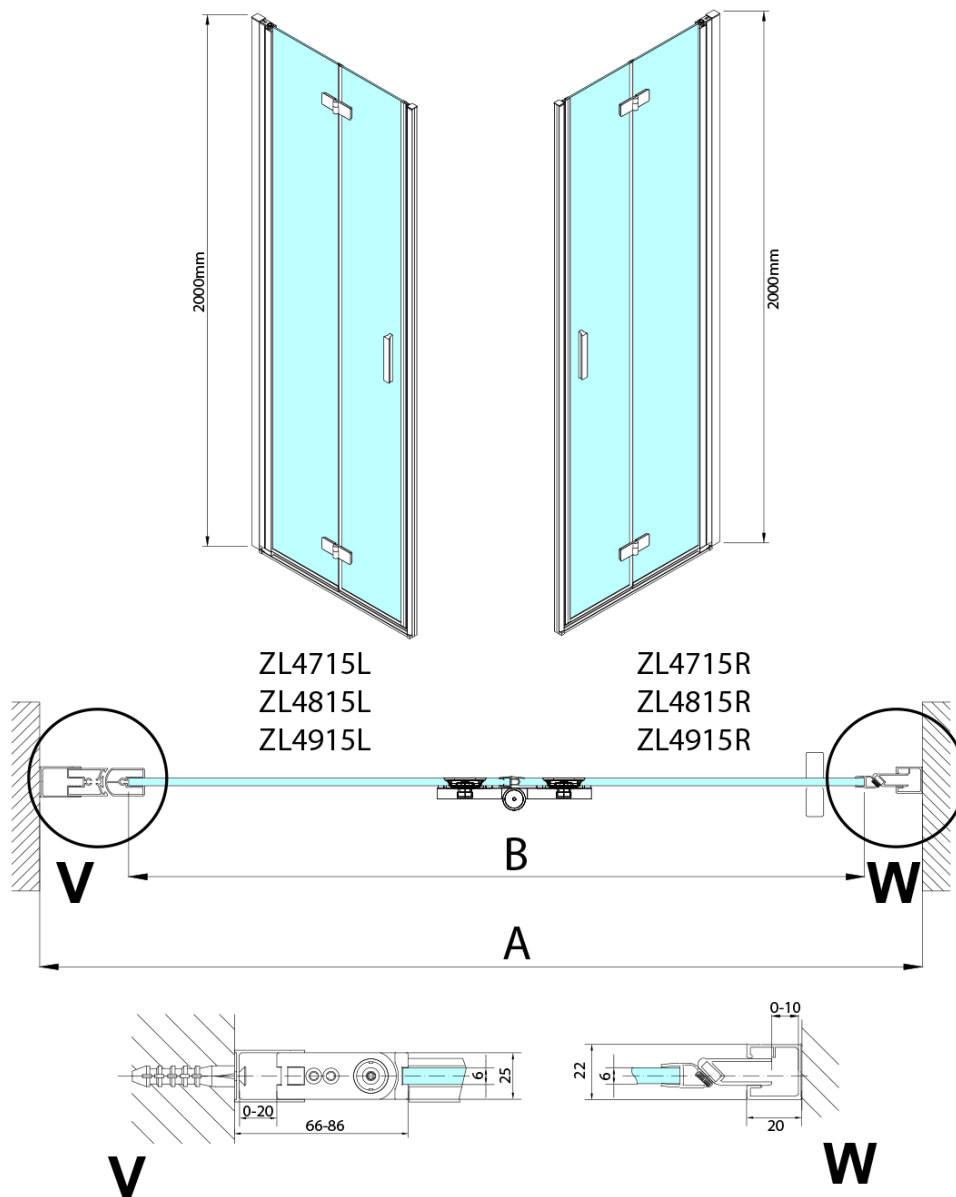

ZOOM Alcove Shower Door 800 mm, clear glass, left

Order code: ZL4815L-01

Basic information

Brand: Polysan

Series: ZOOM

Size

Width: 800 mm

Height: 2000 mm

Properties

Profile colour: Chrome - polished aluminum

Shape: Alcove door

Type of opening: Folding door

Opening direction: Left

Opening width: 797 mm

Glass colour: TRANSPARENT glass

Glass finish: Antidrop

Glass thickness: 6 mm

Installation width from: 785 mm

Installation width up to: 815 mm

Properties: Frameless design, Opening outside and inside

Weight / Piece: 31.5 kg

Packaging: 2 Piece

Warranty: 3 years

Technical sheet

Model	A	B
ZL4715	685-715	697
ZL4815	785-815	797
ZL4915	885-915	897