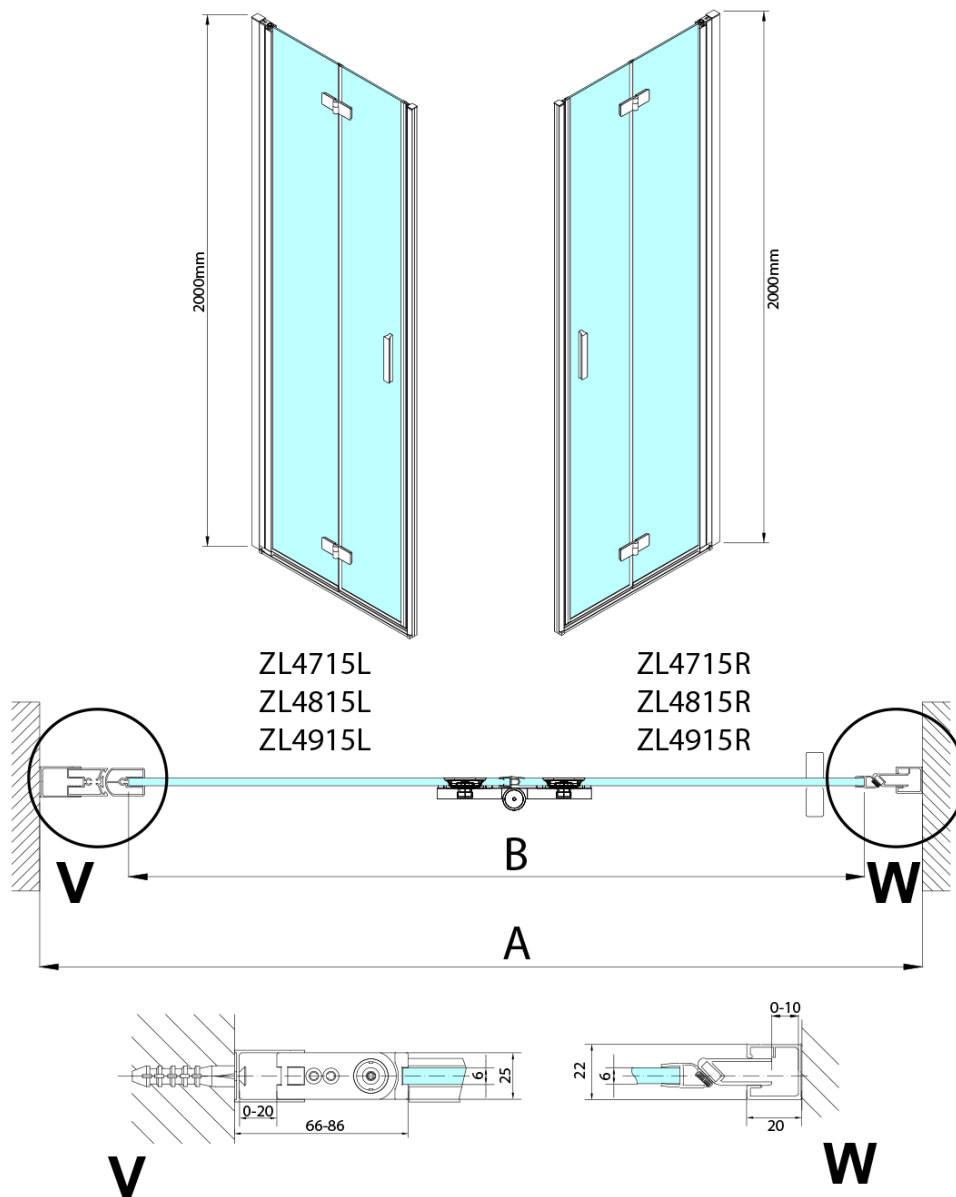

Order code: ZL4715L-01

Basic information

Brand: Polysan

Series: ZOOM

Size

Width: 700 mm

Height: 2000 mm

Properties

Profile colour: Chrome - polished aluminum

Shape: Alcove door

Type of opening: Folding door

Opening direction: Left

Opening width: 697 mm

Glass colour: TRANSPARENT glass

Glass finish: Antidrop

Glass thickness: 6 mm

Installation width from: 685 mm

Installation width up to: 715 mm

Properties: Frameless design, Opening outside and inside

Weight / Piece: 31.5 kg

Packaging: 2 Piece

Warranty: 3 years

Technical sheet

ZL4715L
ZL4815L
ZL4915L

ZL4715R
ZL4815R
ZL4915R

Model	A	B
ZL4715	685-715	697
ZL4815	785-815	797
ZL4915	885-915	897