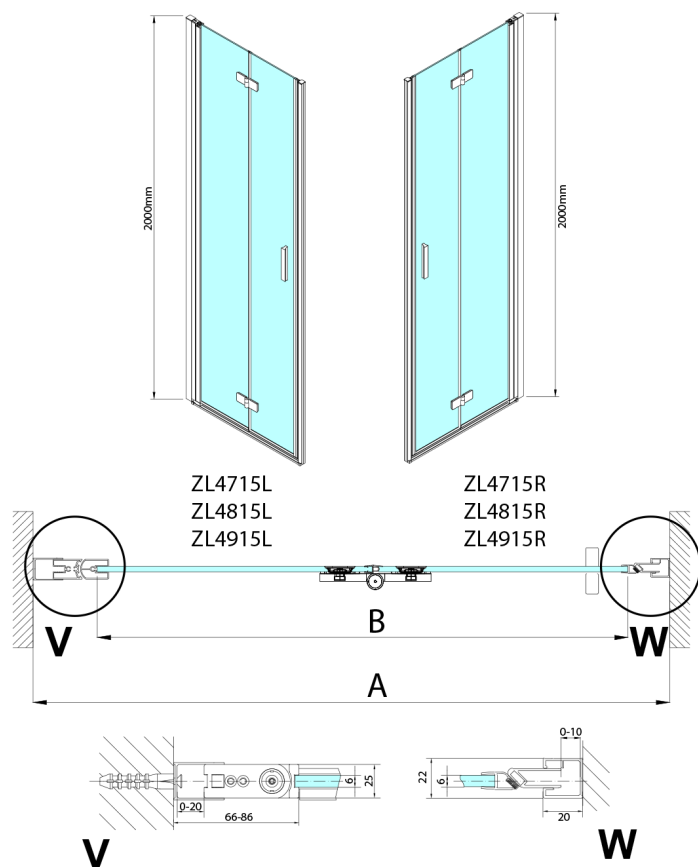

ZOOM Alcove Shower Door 700 mm, clear glass, left

Order code: ZL4715L-01

Size

Width: 700 mm
Height: 2000 mm

Properties

Warranty: 3 years

Technical sheet

Model	A	B
ZL4715	685-715	697
ZL4815	785-815	797
ZL4915	885-915	897