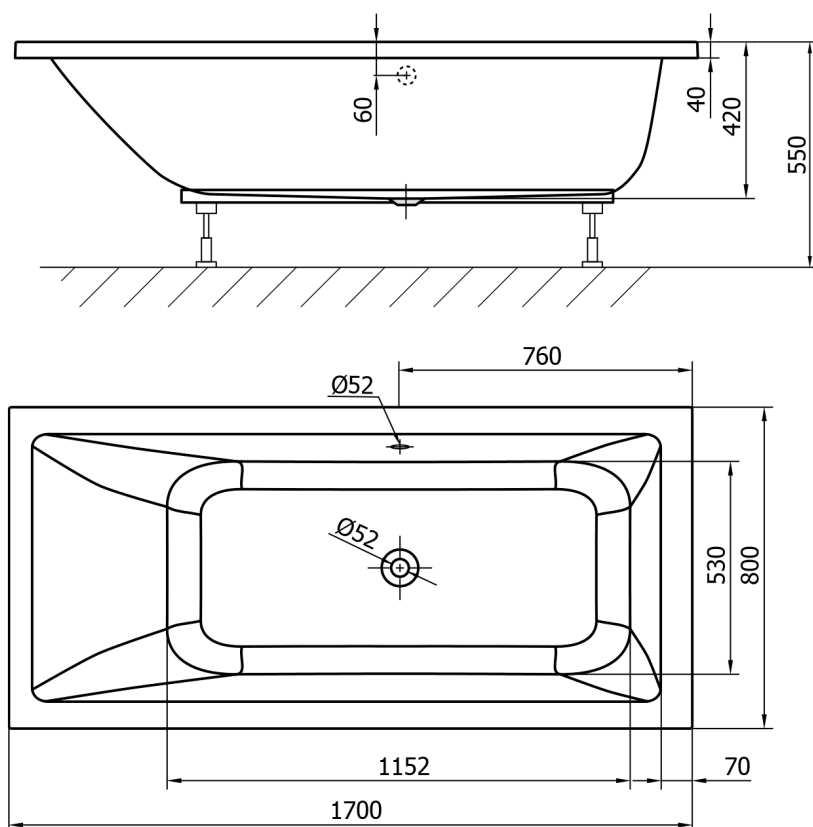

NISA rectangular bath 170x80x42cm, white

Order code: A1780

Size

Length: 1700 mm
 Width: 800 mm
 Height: 420 mm
 Volume: 218 l

Properties

Warranty: 2 years
 Colour: White
 Material: Acrylate

Technical sheet

VOLUME 218l