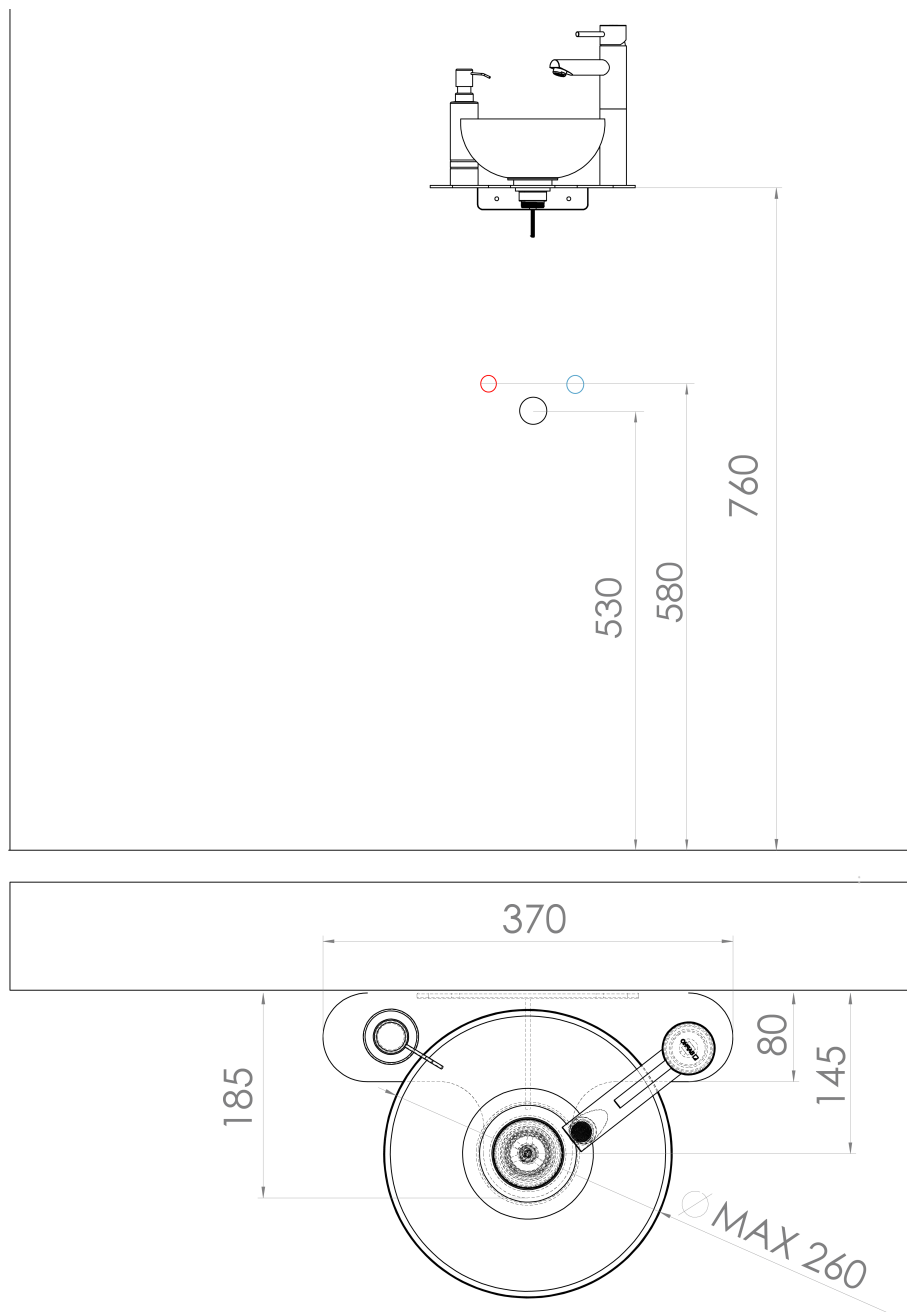

TETRIS washbasin with support for right-side stand mixer, black matt

Order code: TZ427-01

Basic information

Brand: Sapho
Series: TETRIS

Properties

Colour: Black
Material: Steel
Installation: Wall-Hung
Weight / Piece: 3.6 kg
Packaging: 4 Piece
Warranty: 2 years

Technical sheet

TETRIS washbasin with support for right-side stand mixer, black matt