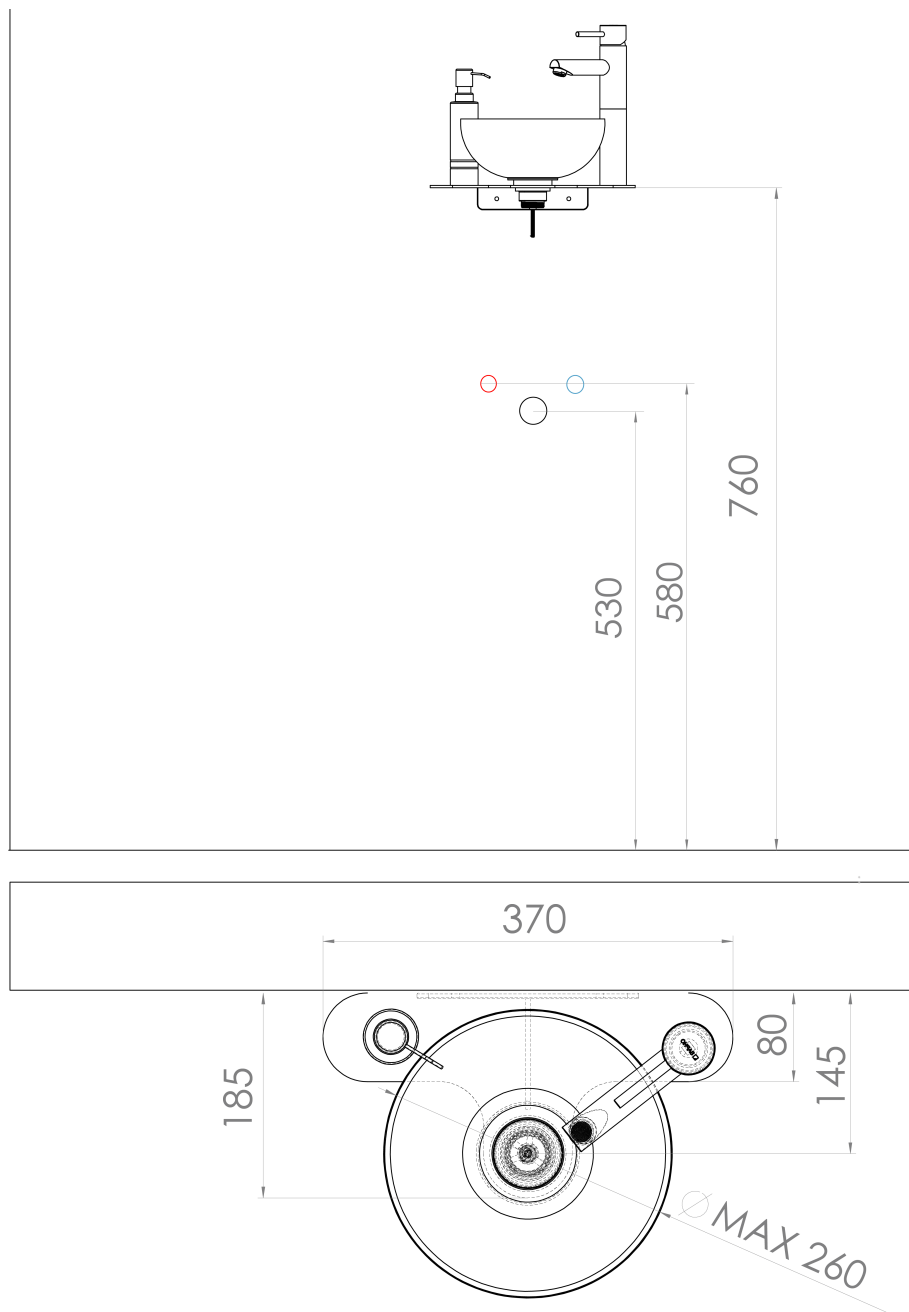

TETRIS washbasin with support for right-side stand mixer, black matt

 **SAPHO**

Order code: TZ427-01

Basic information

Brand: Sapho
Series: TETRIS

Properties

Colour: Black
Material: Steel
Installation: Wall-Hung
Weight / Piece: 3.6 kg
Packaging: 4 Piece
Warranty: 2 years

We recommend buy

1 Piece MINOR top counter concrete washbasin, dia 26cm, green (Order code: MR26023)

Technical sheet

TETRIS washbasin with support for right-side stand mixer, black matt