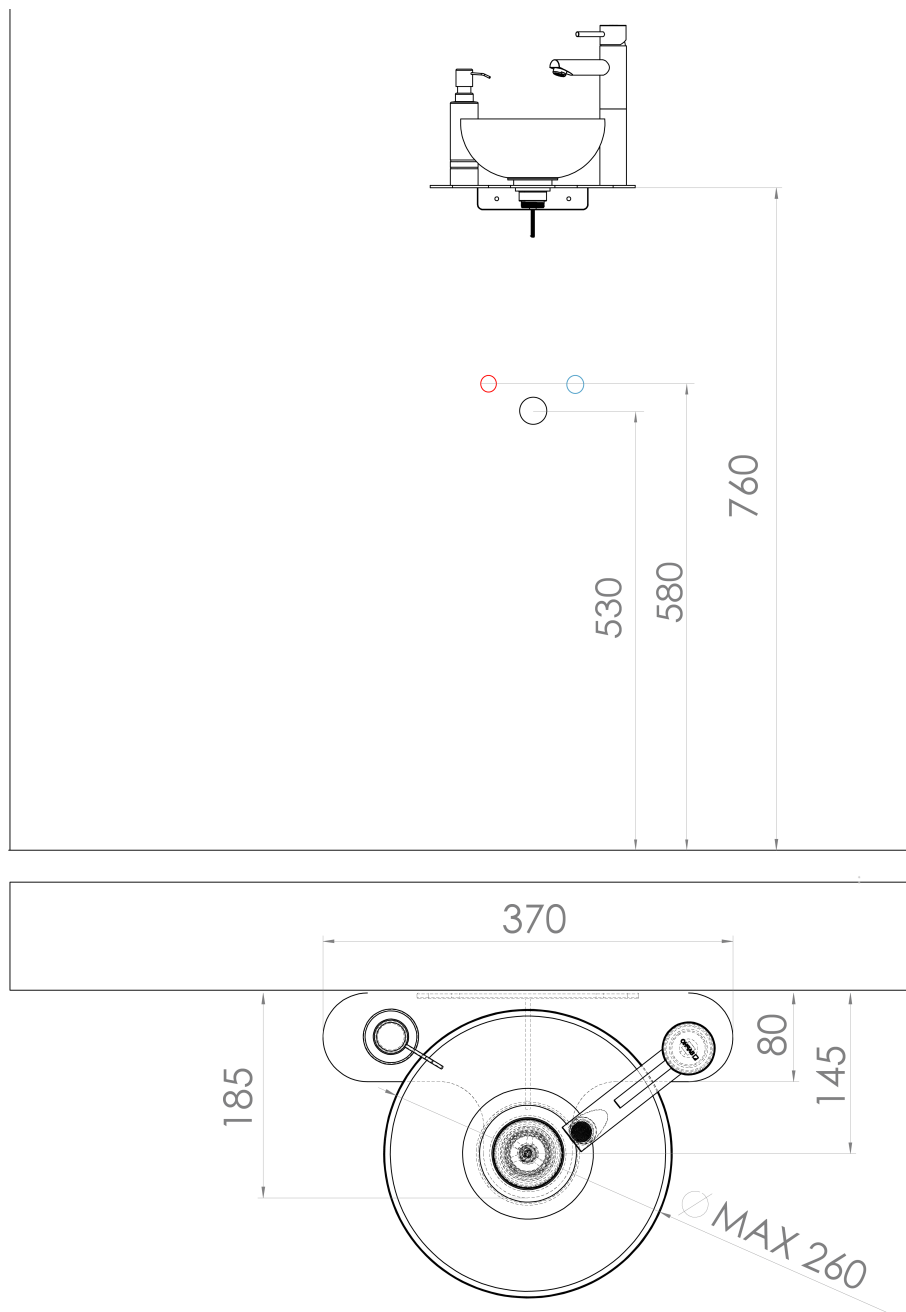

TETRIS washbasin with support for right-side stand mixer, black matt

Order code: TZ427-01

Basic information

Brand: Sapho
Series: TETRIS

Properties

Colour: Black
Material: Steel
Installation: Wall-Hung
Weight / Piece: 3.6 kg
Packaging: 4 Piece
Warranty: 2 years

Technical sheet

TETRIS washbasin with support for right-side stand mixer, black matt