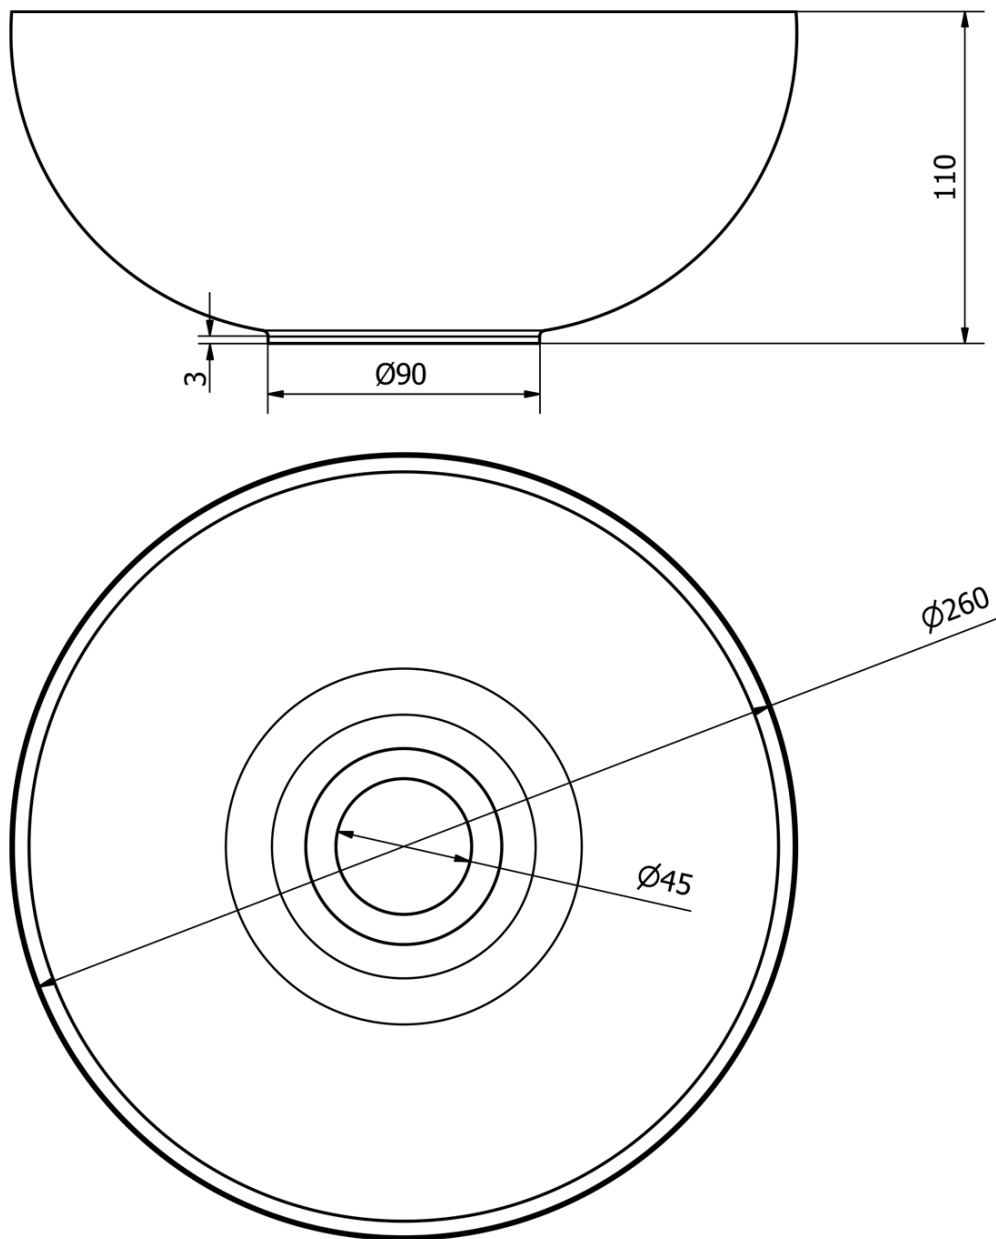

TETRIS washbasin with support for left-side stand mixer, black matt

 **SAPHO**

Order code: TZ424-01

Basic information

Brand: Sapho
Series: TETRIS

Properties

Colour: Black
Material: Steel
Installation: Wall-Hung
Weight / Piece: 3.6 kg
Packaging: 4 Piece
Warranty: 2 years

Technical sheet

TETRIS washbasin with support for left-side stand mixer, black matt