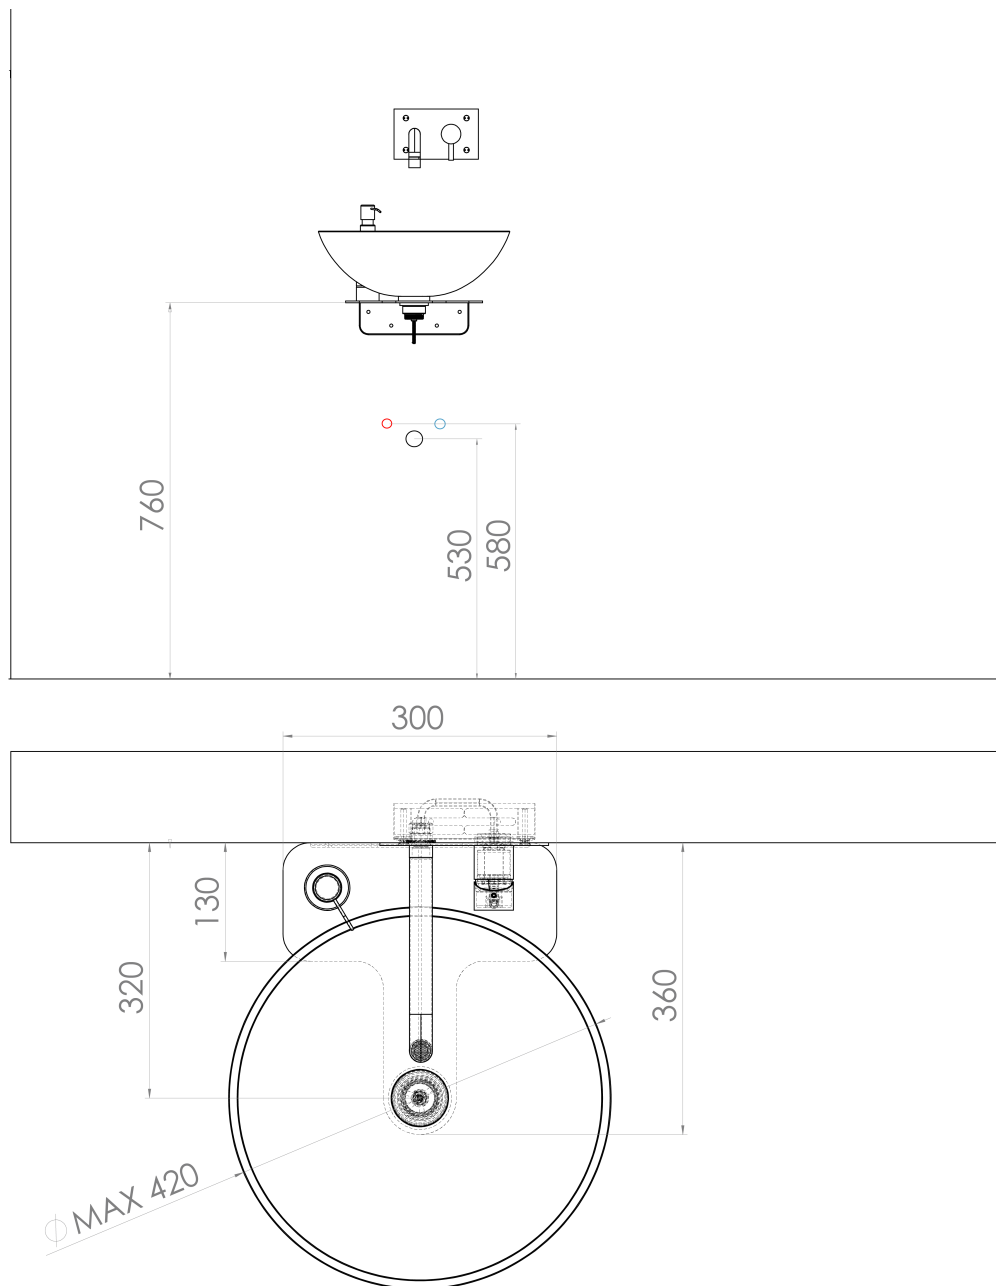

**TETRIS washbasin with support for concealed mixer,
black matt**

Order code: TZ429-01

Basic information

Brand: Sapho
Series: TETRIS

Properties

Colour: Black
Material: Steel
Installation: Wall-Hung
Weight / Piece: 12.0 kg
Packaging: 4 Piece
Warranty: 2 years

Technical sheet

TETRIS washbasin with support for concealed mixer,
black matt