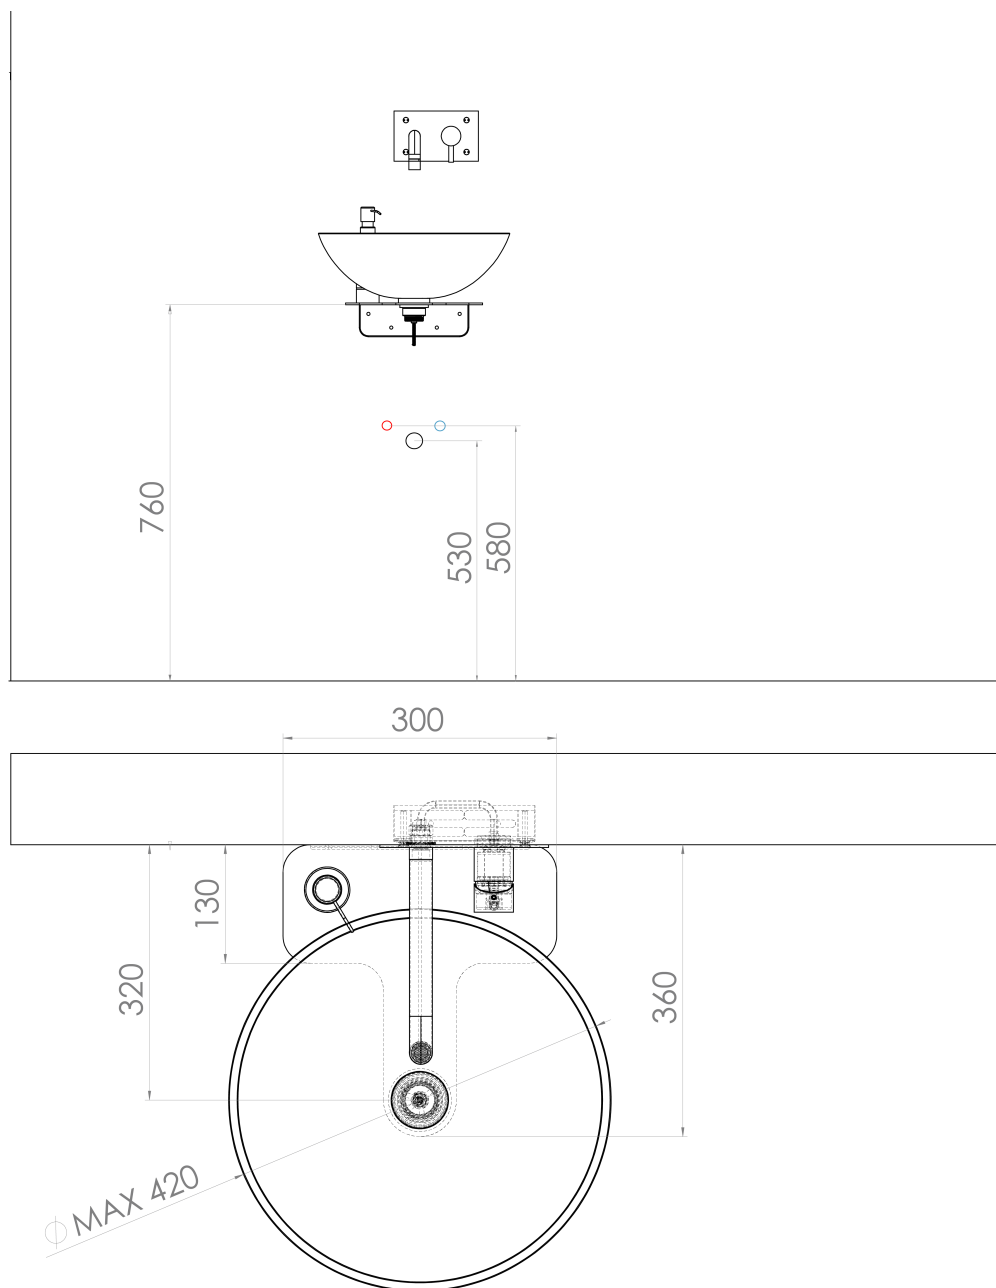

**TETRIS washbasin with support for concealed mixer,
black matt**

Order code: TZ429-01

Basic information

Brand: Sapho
Series: TETRIS

Properties

Colour: Black
Material: Steel
Installation: Wall-Hung
Weight / Piece: 12.0 kg
Packaging: 4 Piece
Warranty: 2 years

Technical sheet

TETRIS washbasin with support for concealed mixer,
black matt