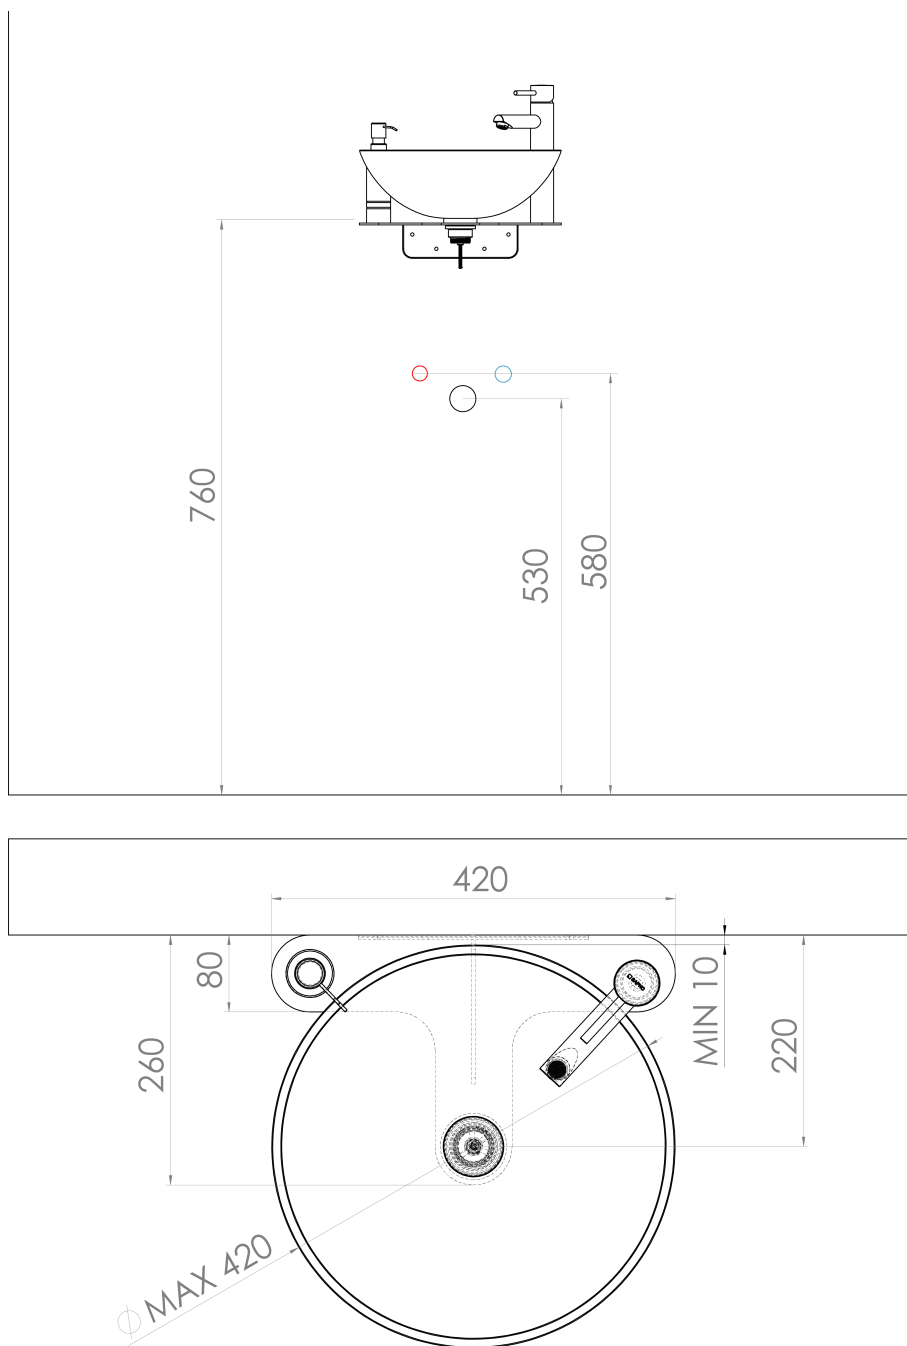

TETRIS washbasin with support for right-side stand mixer, black matt

Order code: TZ420-01

Basic information

Brand: Sapho
Series: TETRIS

Properties

Colour: Black
Material: Steel
Installation: Wall-Hung
Weight / Piece: 11.8 kg
Packaging: 4 Piece
Warranty: 2 years

Technical sheet

TETRIS washbasin with support for right-side stand mixer, black matt