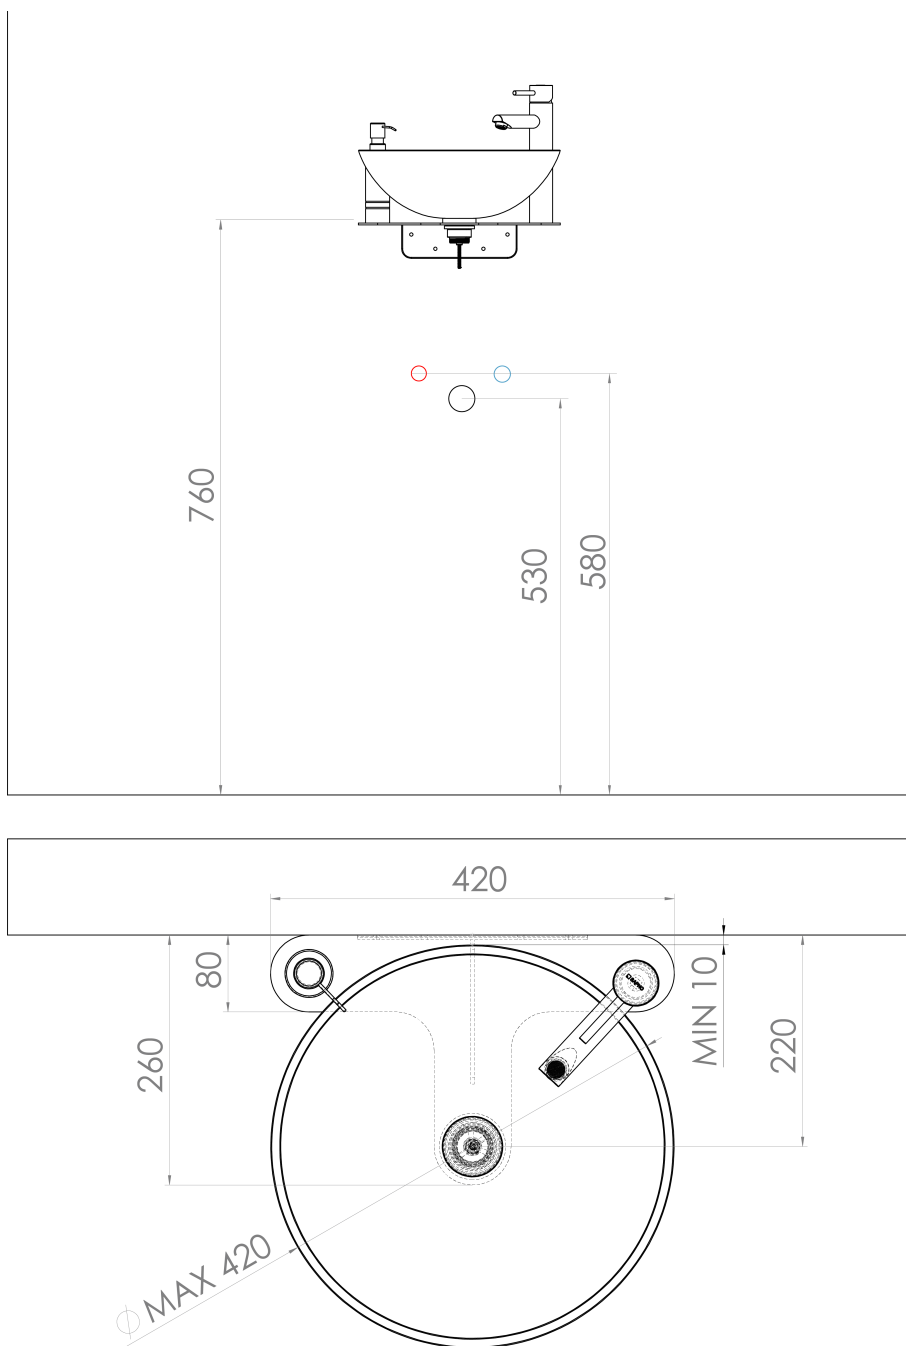

TETRIS washbasin with support for right-side stand mixer, black matt

Order code: TZ420-01

Basic information

Brand: Sapho
Series: TETRIS

Properties

Colour: Black
Material: Steel
Installation: Wall-Hung
Weight / Piece: 11.8 kg
Packaging: 4 Piece
Warranty: 2 years

TETRIS washbasin with support for right-side stand mixer, black matt

Technical sheet

TETRIS washbasin with support for right-side stand mixer, black matt