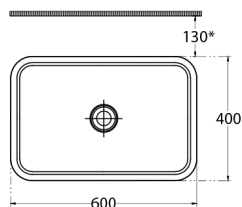

Technical sheet

130* recommended/doporučené