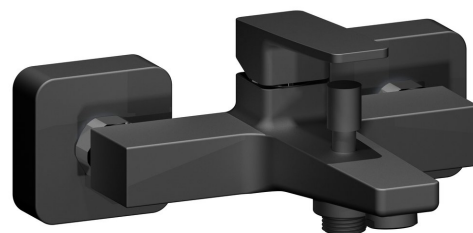

Order code: TI010B

Basic information

Brand: Sapho

Series: TURSI

Size

Depth: 190 mm

Properties

Colour: Black matt

Material: Brass

Shape: Square

Installation: Wall-mounted 150 mm

Type of control: Lever

Type of diverter: Pressure

Cartridge diameter: 25 mm

Weight / Piece: 2.45 kg

Packaging: 1 Piece

Warranty: 6 years

Spare parts

KEROX replacement Cartridge dia 25mm (Order code: 35CAI026)

Replacement Cartridge, dia 25mm (Order code: NDSM07)