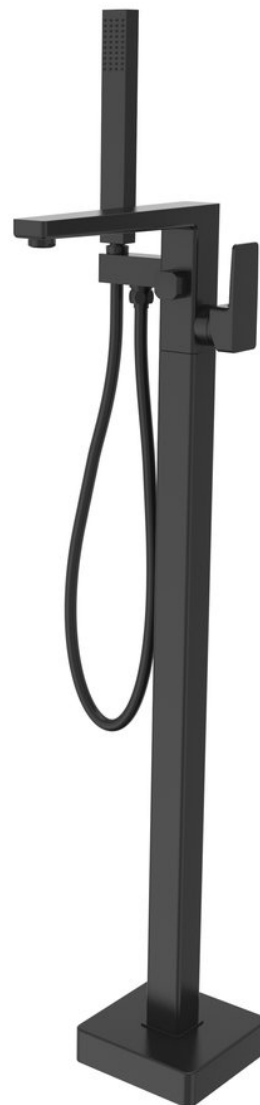

TURSI Freestanding Bath Mixer Tap (floor connection), black matt

Order code: TI021B

Basic information

Brand: Sapho
Series: TURSI

Properties

Colour: Black matt
Material: Brass
Shape: Square
Installation: Floorstanding
Type of control: Lever
Cartridge diameter: 35 mm
Weight / Piece: 8.8367 kg
Packaging: 1 Piece
Warranty: 6 years

Spare parts

KEROX Replacement Cartridge dia 35mm, low (Order code: 2121B)

TURSI Freestanding Bath Mixer Tap (floor connection),
black matt

Technical sheet