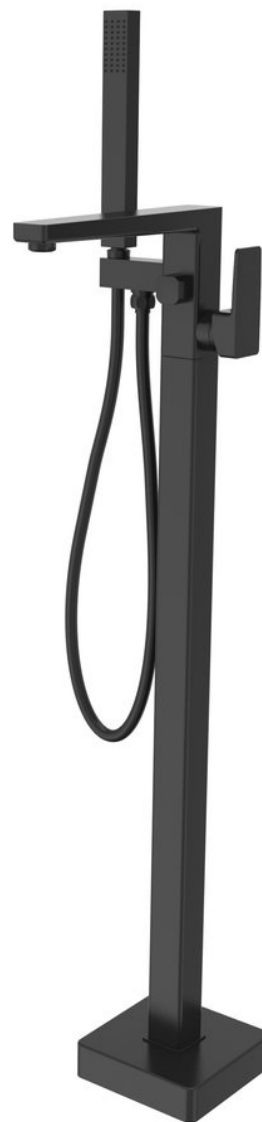

TURSI Freestanding Bath Mixer Tap (floor connection), black matt

 **SAPHO**

Order code: TI021B

Basic information

Brand: Sapho

Series: TURSI

Properties

Colour: Black matt

Material: Brass

Shape: Square

Installation: Floorstanding

Type of control: Lever

Cartridge diameter: 35 mm

Weight / Piece: 8.8367 kg

Packaging: 1 Piece

Warranty: 6 years

Spare parts

KEROX Replacement Cartridge dia 35mm, low (Order code: 2121B)

TURSI Freestanding Bath Mixer Tap (floor connection),
black matt

Technical sheet