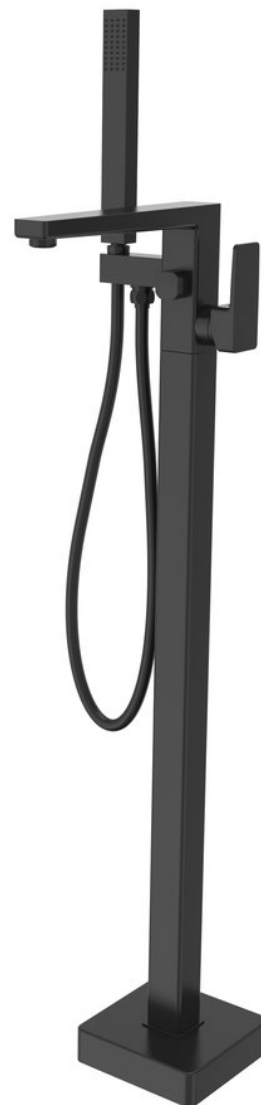

TURSI Freestanding Bath Mixer Tap (floor connection), black matt

Order code: TI021B

Basic information

Brand: Sapho
Series: TURSI

Properties

Colour: Black matt
Material: Brass
Shape: Square
Installation: Floorstanding
Type of control: Lever
Cartridge diameter: 35 mm
Weight / Piece: 8.8367 kg
Packaging: 1 Piece
Warranty: 6 years

Spare parts

KEROX Replacement Cartridge dia 35mm, low (Order code: 2121B)

TURSI Freestanding Bath Mixer Tap (floor connection),
black matt

Technical sheet