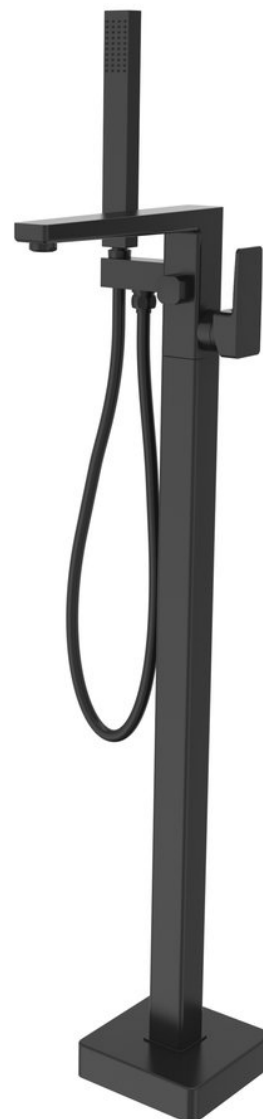

TURSI Freestanding Bath Mixer Tap (floor connection), black matt

 **SAPHO**

Order code: TI021B

Basic information

Brand: Sapho

Series: TURSI

Properties

Colour: Black matt

Material: Brass

Shape: Square

Installation: Floorstanding

Type of control: Lever

Cartridge diameter: 35 mm

Weight / Piece: 8.8367 kg

Packaging: 1 Piece

Warranty: 6 years

Spare parts

KEROX Replacement Cartridge dia 35mm, low (Order code: 2121B)

TURSI Freestanding Bath Mixer Tap (floor connection),
black matt

Technical sheet