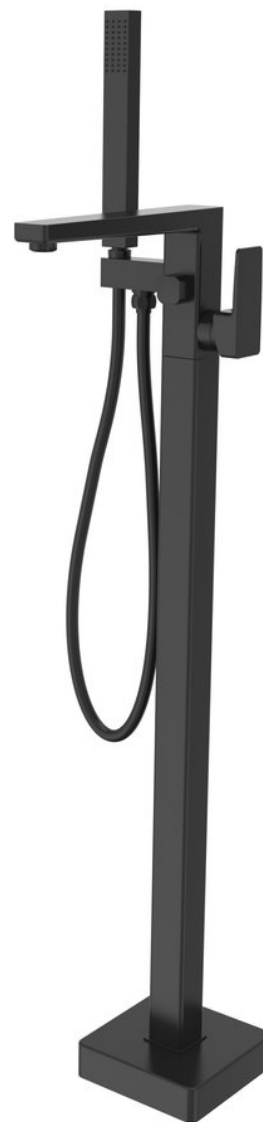

TURSI Freestanding Bath Mixer Tap (floor connection), black matt

 **SAPHO**

Order code: TI021B

Basic information

Brand: Sapho

Series: TURSI

Properties

Colour: Black matt

Material: Brass

Shape: Square

Installation: Floorstanding

Type of control: Lever

Cartridge diameter: 35 mm

Weight / Piece: 8.8367 kg

Packaging: 1 Piece

Warranty: 6 years

Spare parts

KEROX Replacement Cartridge dia 35mm, low (Order code: 2121B)

TURSI Freestanding Bath Mixer Tap (floor connection),
black matt

Technical sheet