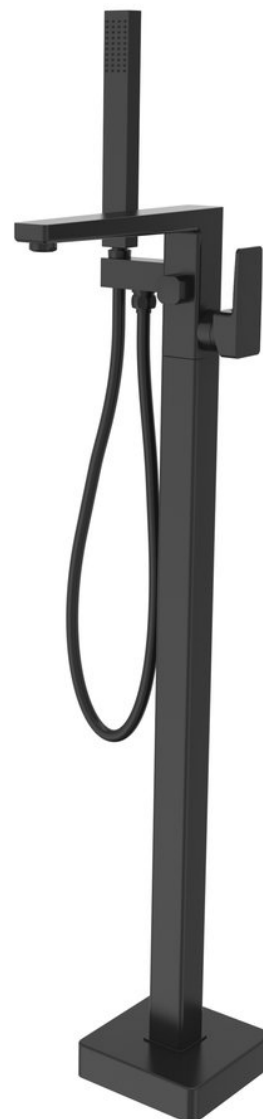

## TURSI Freestanding Bath Mixer Tap (floor connection), black matt

 **SAPHO**

**Order code:** TI021B

### Basic information

**Brand:** Sapho

**Series:** TURSI

### Properties

**Colour:** Black matt

**Material:** Brass

**Shape:** Square

**Installation:** Floorstanding

**Type of control:** Lever

**Cartridge diameter:** 35 mm

**Weight / Piece:** 8.8367 kg

### Spare parts

KEROX Replacement Cartridge dia 35mm, low (Order code: 2121B)

TURSI Freestanding Bath Mixer Tap (floor connection),  
black matt

Technical sheet