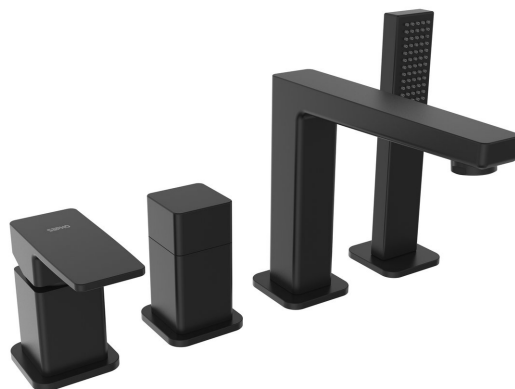

TURSI Deck Mounted 4 Hole Mixer Tap, black matt

Order code: TI052B

Basic information

Brand: Sapho

Series: TURSI

Size

Height: 155 mm

Depth: 200 mm

Properties

Colour: Black matt

Material: Brass

Shape: Square

Installation: Bath Deck-mounted

Type of control: Lever

Cartridge diameter: 35 mm

Weight / Piece: 2.14 kg

Packaging: 1 Piece

Warranty: 6 years

Spare parts

KEROX Replacement Cartridge dia 35mm, low (Order code: 2121B)