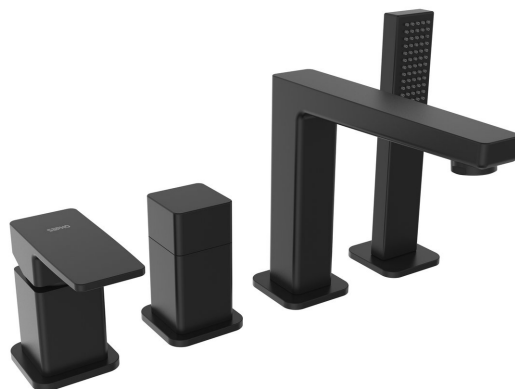

Order code: TI052B

Basic information

Brand: Sapho

Series: TURSI

Size

Height: 155 mm

Depth: 200 mm

Properties

Colour: Black matt

Material: Brass

Shape: Square

Installation: Bath Deck-mounted

Type of control: Lever

Cartridge diameter: 35 mm

Weight / Piece: 2.14 kg

Packaging: 1 Piece

Warranty: 6 years

Spare parts

KEROX Replacement Cartridge dia 35mm, low (Order code: 2121B)

Technical sheet