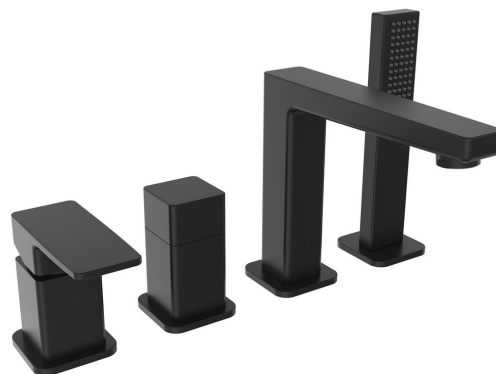

Order code: TI052B

Basic information

Brand: Sapho

Series: TURSI

Size

Height: 155 mm

Depth: 200 mm

Properties

Colour: Black matt

Material: Brass

Shape: Square

Installation: Bath Deck-mounted

Type of control: Lever

Cartridge diameter: 35 mm

Weight / Piece: 2.14 kg

Packaging: 1 Piece

Warranty: 6 years

Spare parts

KEROX Replacement Cartridge dia 35mm, low (Order code: 2121B)

Technical sheet