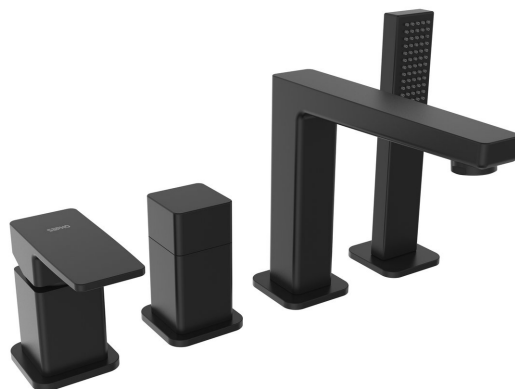

TURSI Deck Mounted 4 Hole Mixer Tap, black matt

Order code: TI052B

Basic information

Brand: Sapho

Series: TURSI

Size

Height: 155 mm

Depth: 200 mm

Properties

Colour: Black matt

Material: Brass

Shape: Square

Installation: Bath Deck-mounted

Type of control: Lever

Cartridge diameter: 35 mm

Weight / Piece: 2.14 kg

Packaging: 1 Piece

Warranty: 6 years

Spare parts

KEROX Replacement Cartridge dia 35mm, low (Order code: 2121B)

Technical sheet