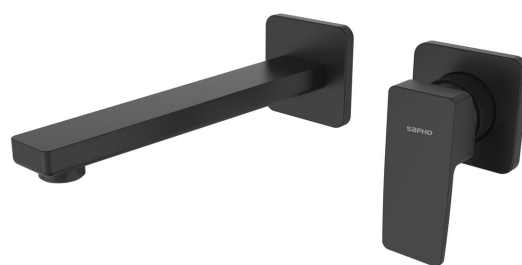

# TURSI Wall-Mount 2-Hole Washbasin Mixer Tap, black matt

Order code: TI018B

## Basic information

Brand: Sapho  
Series: TURSI

## Size

Depth: 230 mm

## Properties

Colour: Black matt  
Material: Brass  
Shape: Square  
Installation: Concealed  
Type of control: Lever  
Cartridge diameter: 35 mm  
Weight / Piece: 2.14 kg  
Packaging: 1 Piece  
Warranty: 6 years