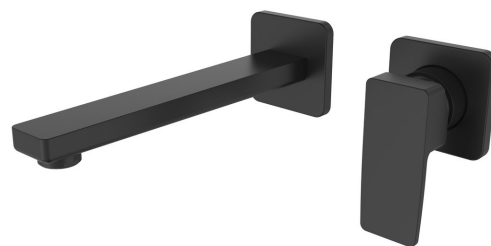

TURSI Wall-Mount 2-Hole Washbasin Mixer Tap, black matt

Order code: TI018B

Basic information

Brand: Sapho
Series: TURSI

Size

Depth: 230 mm

Properties

Colour: Black matt
Material: Brass
Shape: Square
Installation: Concealed
Type of control: Lever
Cartridge diameter: 35 mm
Weight / Piece: 2.14 kg
Packaging: 1 Piece
Warranty: 6 years

Spare parts

KEROX Replacement Cartridge dia 35mm, low (Order code: 2121B)

Technical sheet