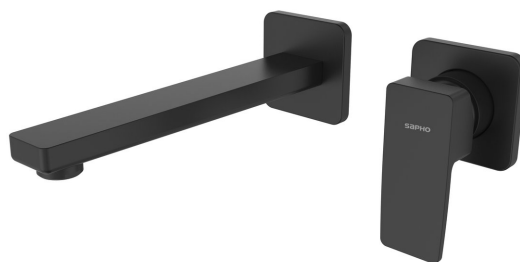

TURSI Wall-Mount 2-Hole Washbasin Mixer Tap, black matt

Order code: TI018B

Basic information

Brand: Sapho
Series: TURSI

Size

Depth: 230 mm

Properties

Colour: Black matt
Material: Brass
Shape: Square
Installation: Concealed
Type of control: Lever
Cartridge diameter: 35 mm
Weight / Piece: 2.14 kg
Packaging: 1 Piece
Warranty: 6 years

Spare parts

KEROX Replacement Cartridge dia 35mm, low (Order code: 2121B)

Technical sheet