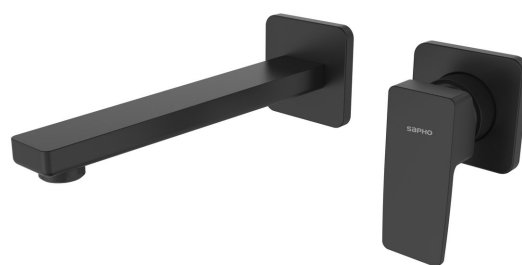

TURSI Wall-Mount 2-Hole Washbasin Mixer Tap, black matt

Order code: TI018B

Basic information

Brand: Sapho
Series: TURSI

Size

Depth: 230 mm

Properties

Colour: Black matt
Material: Brass
Shape: Square
Installation: Concealed
Type of control: Lever
Cartridge diameter: 35 mm
Weight / Piece: 2.14 kg
Packaging: 1 Piece
Warranty: 6 years

Spare parts

KEROX Replacement Cartridge dia 35mm, low (Order code: 2121B)

Technical sheet