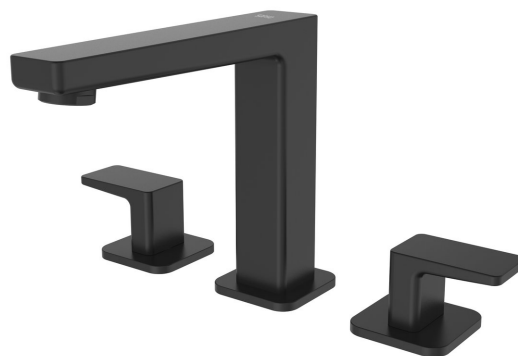

# TURSI 3 Hole Washbasin Mixer Tap without Pop Up Waste, black matt

Order code: TI017B

## Properties

Colour: Black matt

Material: Brass

Shape: Square

Installation: Freestanding

Type of control: Knob

Spout Height: 135 mm

Weight / Piece: 2.14 kg

Packaging: 1 Piece

Warranty: 6 years

TURSI 3 Hole Washbasin Mixer Tap without Pop Up  
Waste, black matt

Technical sheet