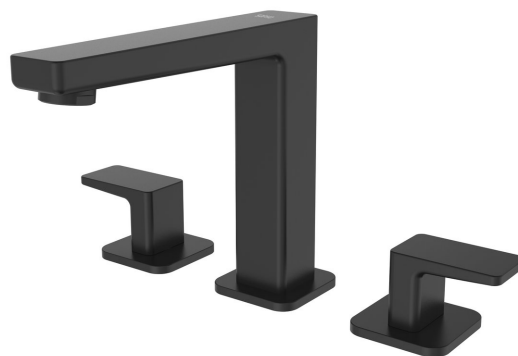

TURSI 3 Hole Washbasin Mixer Tap without Pop Up Waste, black matt

Order code: TI017B

Basic information

Brand: Sapho

Series: TURSI

Size

Depth: 200 mm

Properties

Colour: Black matt

Material: Brass

Shape: Square

Installation: Freestanding

Type of control: Knob

Spout Height: 135 mm

Weight / Piece: 2.14 kg

Packaging: 1 Piece

Warranty: 6 years

TURSI 3 Hole Washbasin Mixer Tap without Pop Up
Waste, black matt

Technical sheet