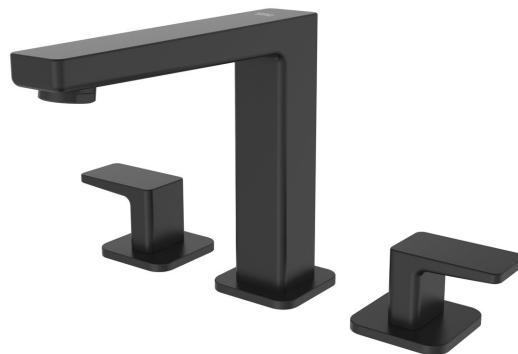

TURSI 3 Hole Washbasin Mixer Tap without Pop Up Waste, black matt

Order code: TI017B

Basic information

Brand: Sapho
Series: TURSI

Size

Depth: 200 mm

Properties

Colour: Black matt
Material: Brass
Shape: Square
Installation: Freestanding
Type of control: Knob
Spout Height: 135 mm
Equipment: 3-hole tap
Weight / Piece: 2.14 kg
Packaging: 1 Piece
Warranty: 6 years

Spare parts

Closing ceramic top 1/2", hot (Order code: 35Z00088)

Closing ceramic top 1/2", cold (Order code: 35Z00052)

TURSI 3 Hole Washbasin Mixer Tap without Pop Up
Waste, black matt

Technical sheet