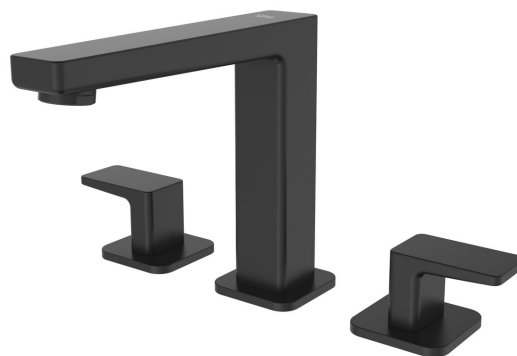

# TURSI 3 Hole Washbasin Mixer Tap without Pop Up Waste, black matt

Order code: TI017B

## Size

Depth: 200 mm

## Properties

Colour: Black matt  
Material: Brass  
Shape: Square  
Installation: Freestanding  
Type of control: Knob  
Spout Height: 135 mm  
Equipment: 3-hole tap  
Weight / Piece: 2.14 kg  
Packaging: 1 Piece  
Warranty: 6 years

## Spare parts

Closing ceramic top 1/2", hot (Order code: 35Z00088)

Closing ceramic top 1/2", cold (Order code: 35Z00052)

TURSI 3 Hole Washbasin Mixer Tap without Pop Up  
Waste, black matt

Technical sheet