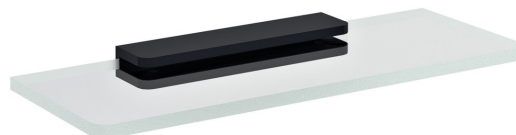

## Glass Shelf 200mm, black/clear glass

**Order code:** MY009B-11

### Size

**Length:** 200 mm  
**Width:** 200 mm  
**Height:** 21 mm  
**Depth:** 100 mm

### Properties

**Colour:** Black  
**Material:** Glass, Alloy  
**Shape:** Square  
**Type:** Shelf  
**Installation:** Drilling  
**Weight / Piece:** 0.776 kg  
**Packaging:** 2 Piece

Technical sheet