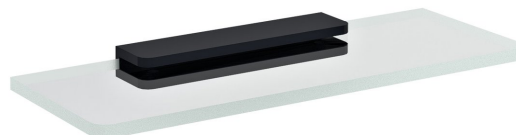

Glass Shelf 200mm, black/clear glass

Order code: MY009B-11

Basic information

Brand: Sapho
Series: PIRENEI

Size

Length: 200 mm
Width: 200 mm
Height: 21 mm
Depth: 100 mm

Properties

Colour: Black
Material: Glass, Alloy
Shape: Square
Type: Shelf
Installation: Drilling
Weight / Piece: 0.776 kg
Packaging: 2 Piece