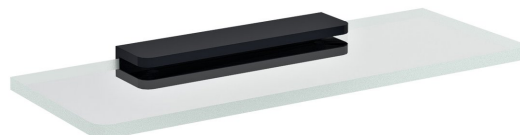

Glass Shelf 200mm, black/clear glass

Order code: MY009B-11

Basic information

Brand: Sapho
Series: PIRENEI

Size

Length: 200 mm
Width: 200 mm
Height: 21 mm
Depth: 100 mm

Properties

Colour: Black
Material: Glass, Alloy
Shape: Square
Type: Shelf
Installation: Drilling
Weight / Piece: 0.776 kg
Packaging: 2 Piece