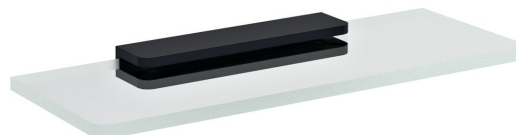

Glass Shelf 300mm, black/clear glass

Order code: MY009B-12

Basic information

Brand: Sapho
Series: PIRENEI

Size

Length: 300 mm
Width: 300 mm
Height: 21 mm
Depth: 100 mm

Properties

Colour: Black
Material: Glass, Alloy
Shape: Square
Type: Shelf
Installation: Drilling
Weight / Piece: 1.036 kg
Packaging: 2 Piece