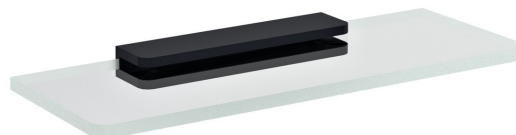

## Glass Shelf 300mm, black/clear glass

**Order code:** MY009B-12

### Size

**Length:** 300 mm  
**Width:** 300 mm  
**Height:** 21 mm  
**Depth:** 100 mm

### Properties

**Colour:** Black  
**Material:** Glass, Alloy  
**Shape:** Square  
**Type:** Shelf  
**Installation:** Drilling  
**Weight / Piece:** 1.036 kg  
**Packaging:** 2 Piece

Technical sheet