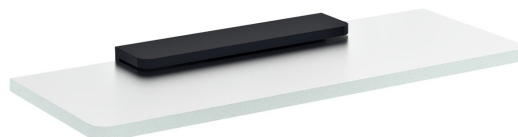

Glass Shelf 200mm, black/frosted glass

Order code: MY009B-01

Basic information

Brand: Sapho
Series: PIRENEI

Size

Length: 200 mm
Width: 200 mm
Height: 21 mm
Depth: 100 mm

Properties

Colour: Black
Material: Glass, Alloy
Shape: Square
Type: Shelf
Installation: Drilling
Weight / Piece: 0.776 kg
Packaging: 2 Piece